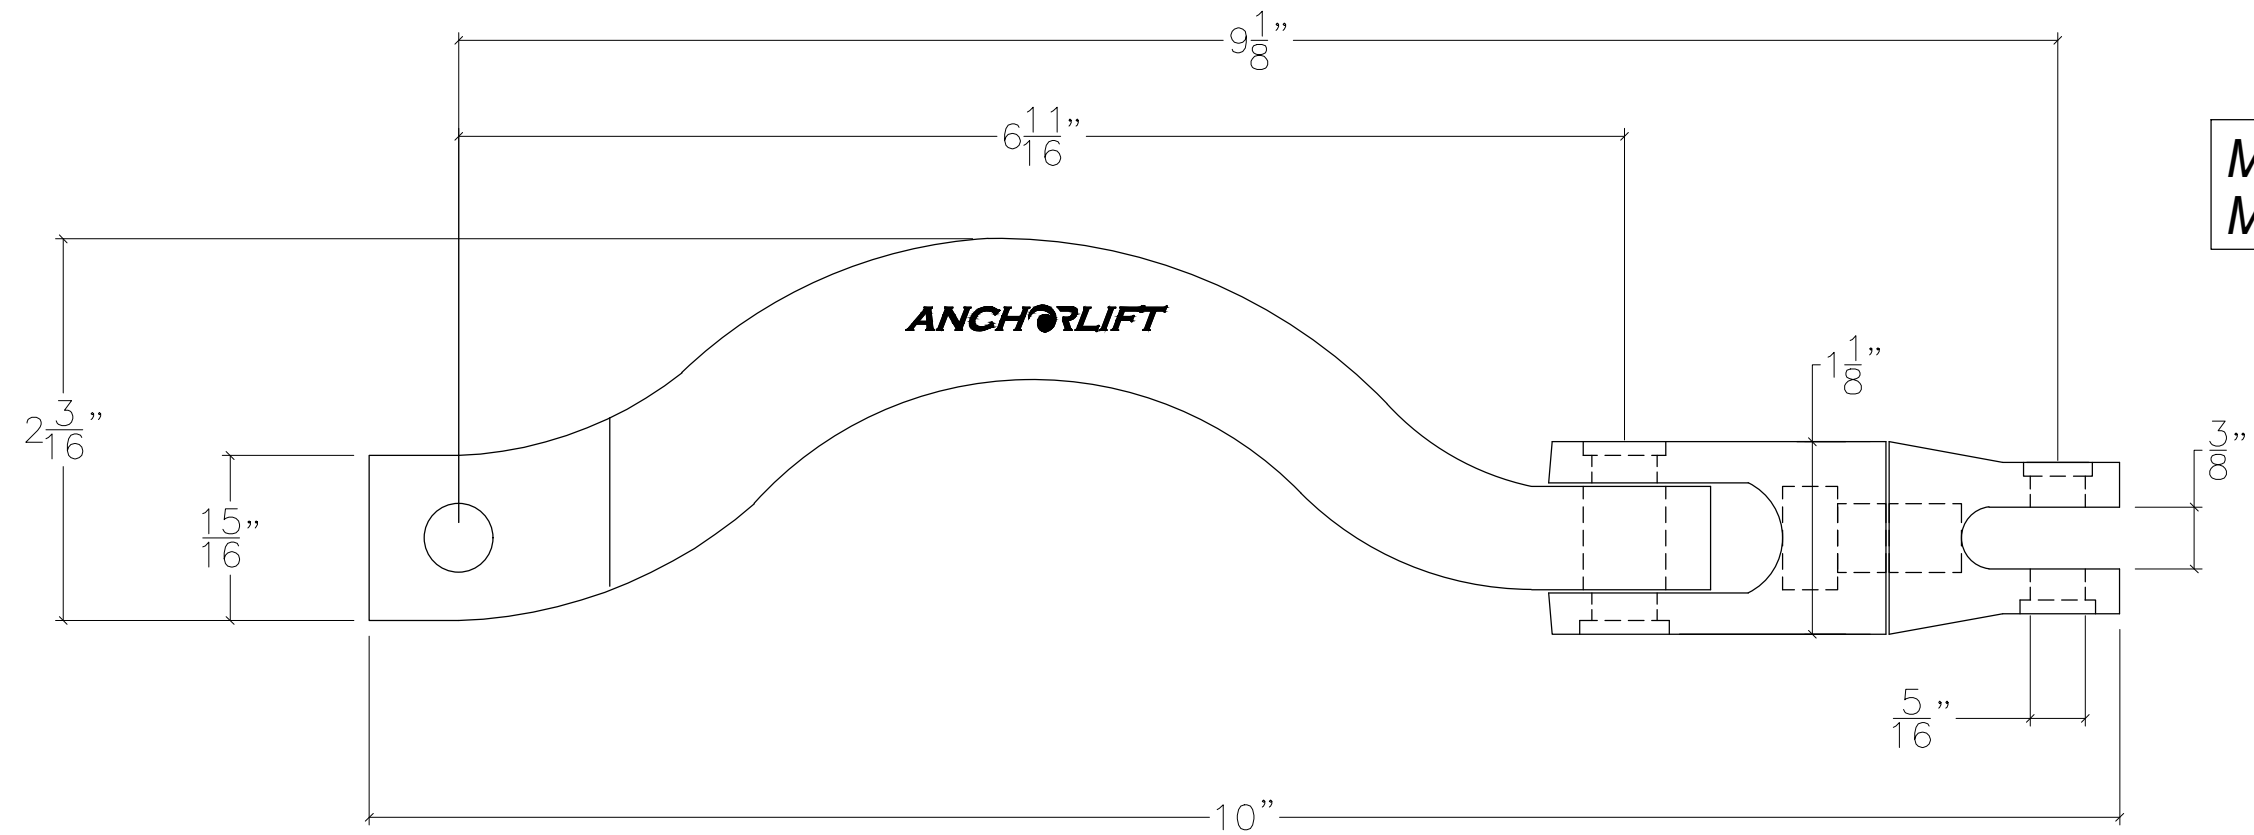

PART No. 965008 ANCHOR TURNER KIT

Max Kgs 2500
Max Lbs 5500

NOTE: ALL DIMENSIONS ARE IN INCHES

 www.anchorliftdirect.com	SIZE B	PROJECT: PART No. 965008 ANCHOR TURNER KIT ADDRESS	DWG DATE 07/20/2020
	PROJECT MANAGER:	DRAWN BY: JDN	SCALE: N.T.S.