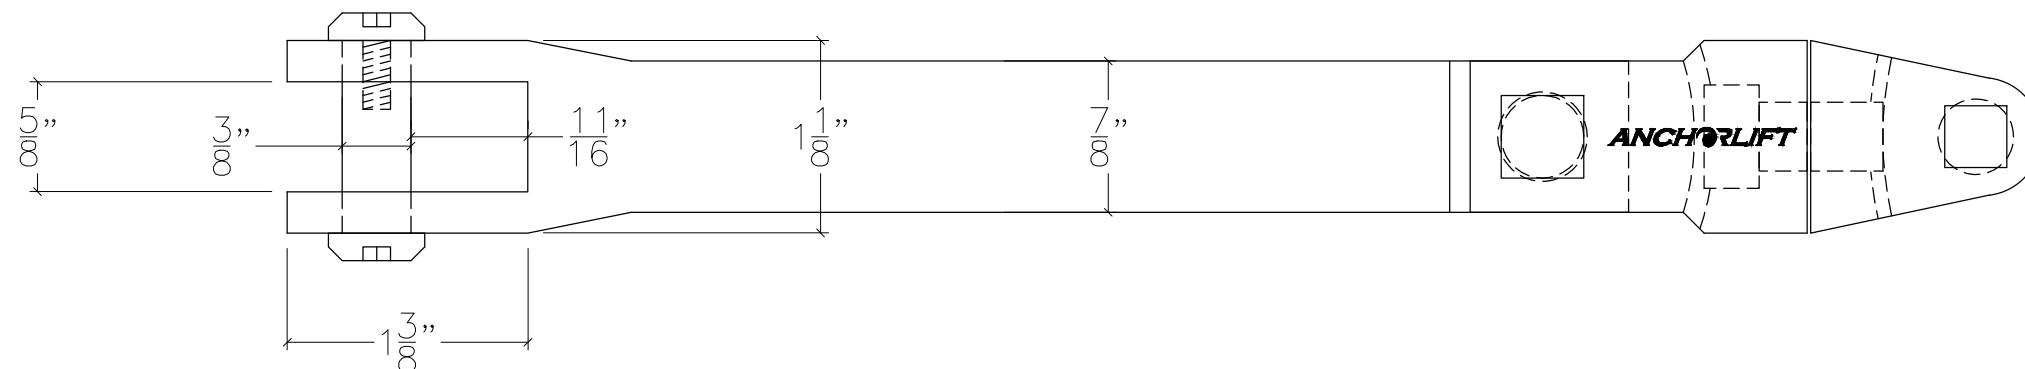

PART No. 965008 ANCHOR TURNER KIT

Max Kgs 2500
Max Lbs 5500

NOTE: ALL DIMENSIONS ARE IN INCHES

 www.anchorliftdirect.com	SIZE B	PROJECT: PART No. 965008 ANCHOR TURNER KIT ADDRESS	DWG DATE 07/20/2020
	PROJECT MANAGER:	DRAWN BY: JDN	SCALE: N.T.S.