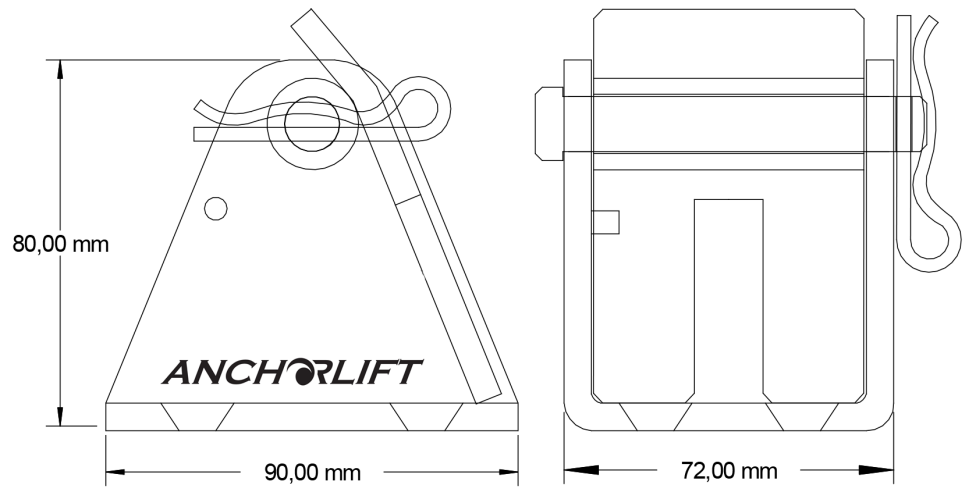

ANCHORLIFT

DIRECT

Chain Stopper

PART #: 91404

Chain 6 mm - 8 mm

Chain 1/4" - 5/16"

PART #: 91405

Chain 8 mm - 9 mm

Chain 3/8" - 1/2"

PART #: 91406

Chain 13 mm

Chain 1/2"