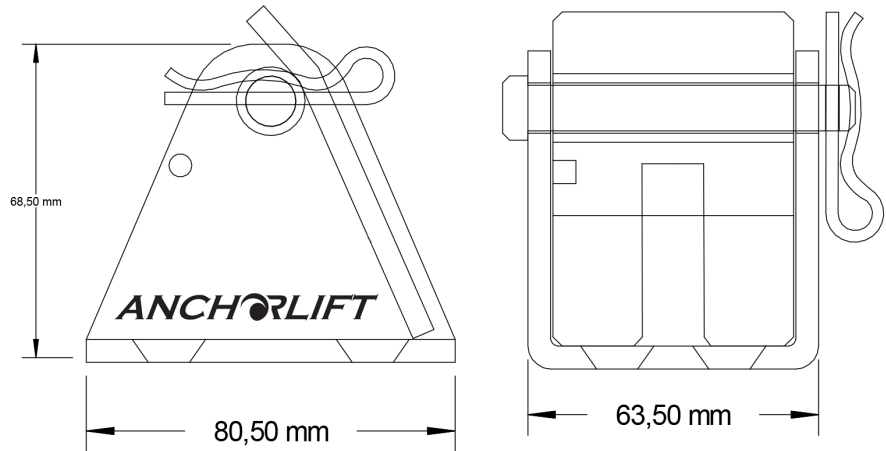

ANCHORLIFT

DIRECT

Chain Stopper

PART #: 91404

Chain 6 mm - 8 mm

Chain 1/4" - 5/16"

PART #: 91405

Chain 8 mm - 9 mm

Chain 3/8" - 1/2"

PART #: 91406

Chain 13 mm

Chain 1/2"