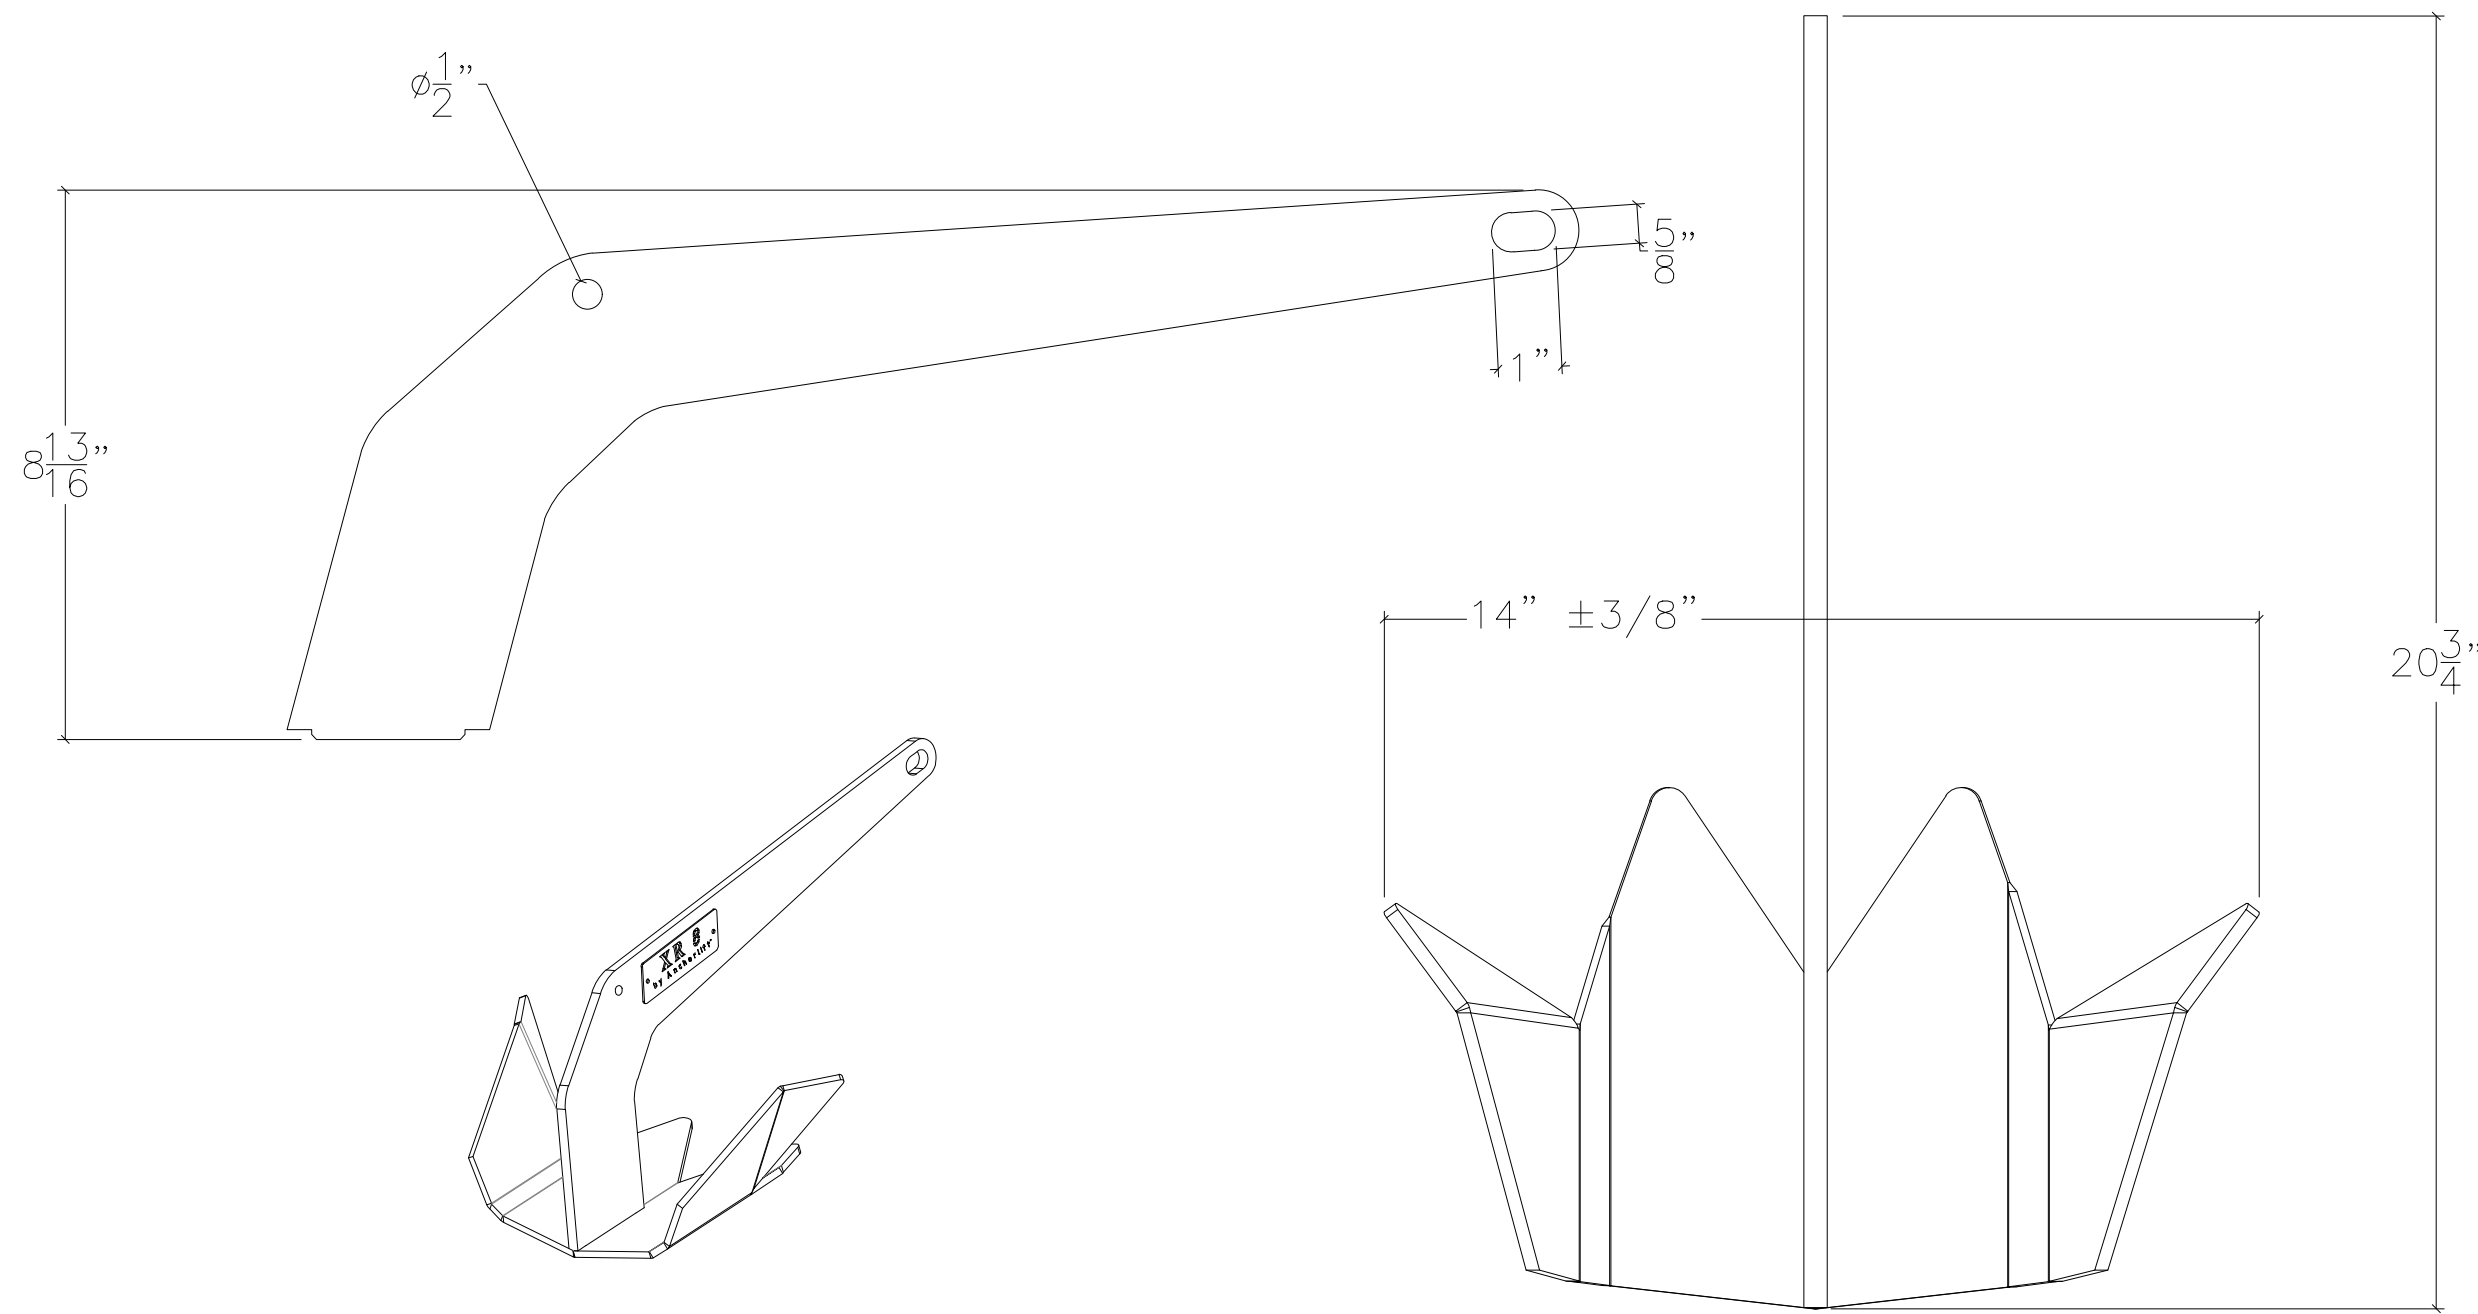

XR 8 ANCHOR

3-D VIEW

TOP VIEW

NOTE: ALL DIMENSIONS ARE IN INCHES

 www.anchorliftdirect.com	SIZE B	XR 8 ANCHOR ADDRESS	DWG DATE 07/20/2020
	PROJECT MANAGER:	DRAWN BY: JDN	SCALE: N.T.S.