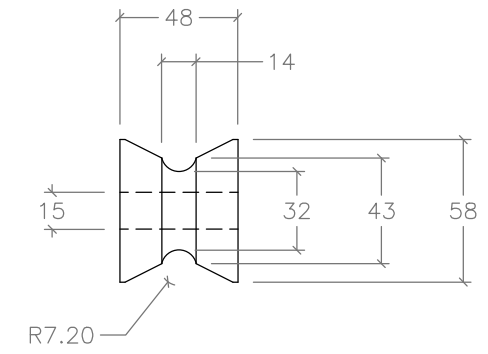

90101 BOW ROLLER

ROLLER #1

ROLLER #2

NOTE: ALL DIMENSIONS ARE IN MILLIMETERS

SIZE B	PROJECT: 90101	DWG DATE	
	ADDRESS	07/20/2020	
PROJECT MANAGER:	DRAWN BY: JDN	SCALE: N.T.S.	SHEET 1 OF 1