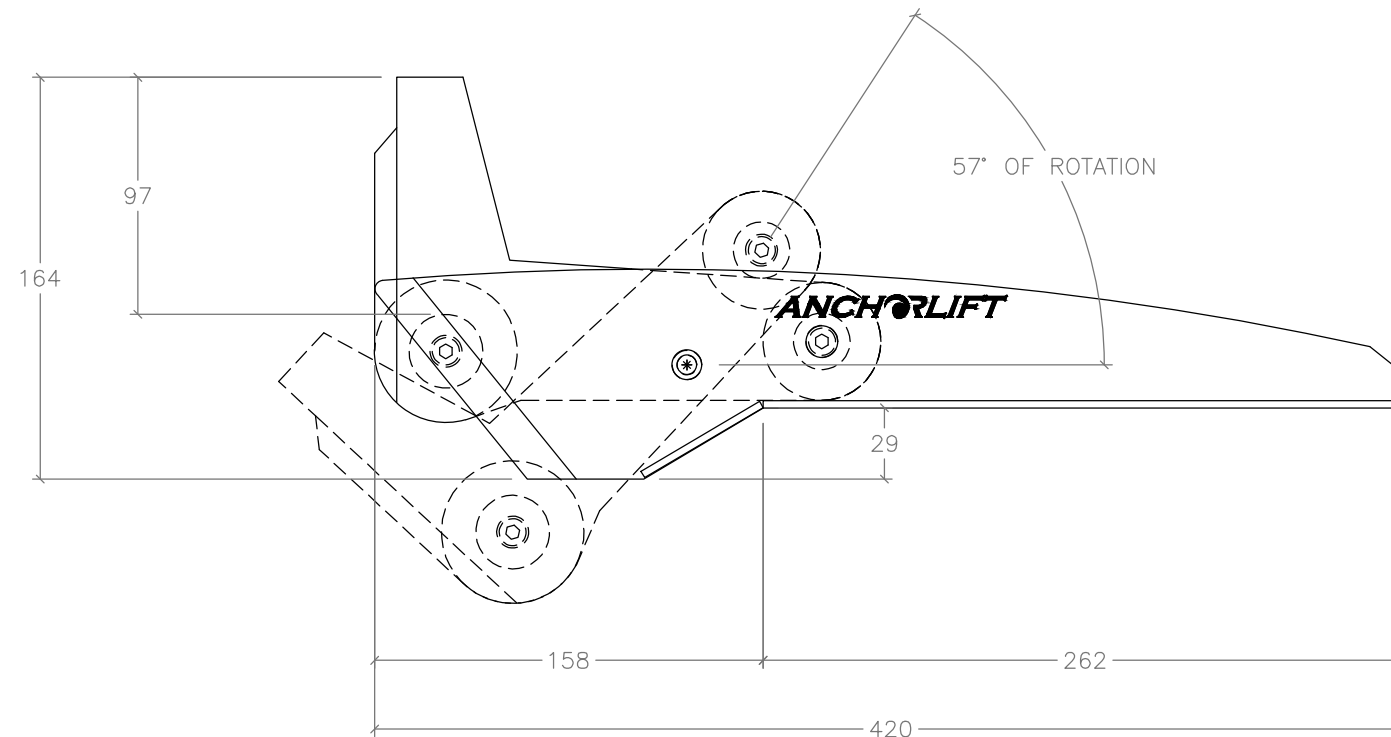

90101 BOW ROLLER

ROLLER #1

ROLLER #2

NOTE: ALL DIMENSIONS ARE IN MILLIMETERS

SIZE B	PROJECT: 90101	DWG DATE	
	ADDRESS	07/20/2020	
PROJECT MANAGER:	DRAWN BY: JDN	SCALE: N.T.S.	SHEET 1 OF 1