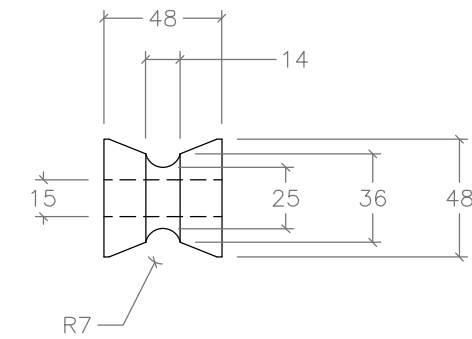

90101 BOW ROLLER

ROLLER #1

ROLLER #2

NOTE: ALL DIMENSIONS ARE IN MILLIMETERS

SIZE B	PROJECT: 90101	DWG DATE	
	ADDRESS	07/20/2020	
PROJECT MANAGER:	DRAWN BY: JDN	SCALE: N.T.S.	SHEET 1 OF 1