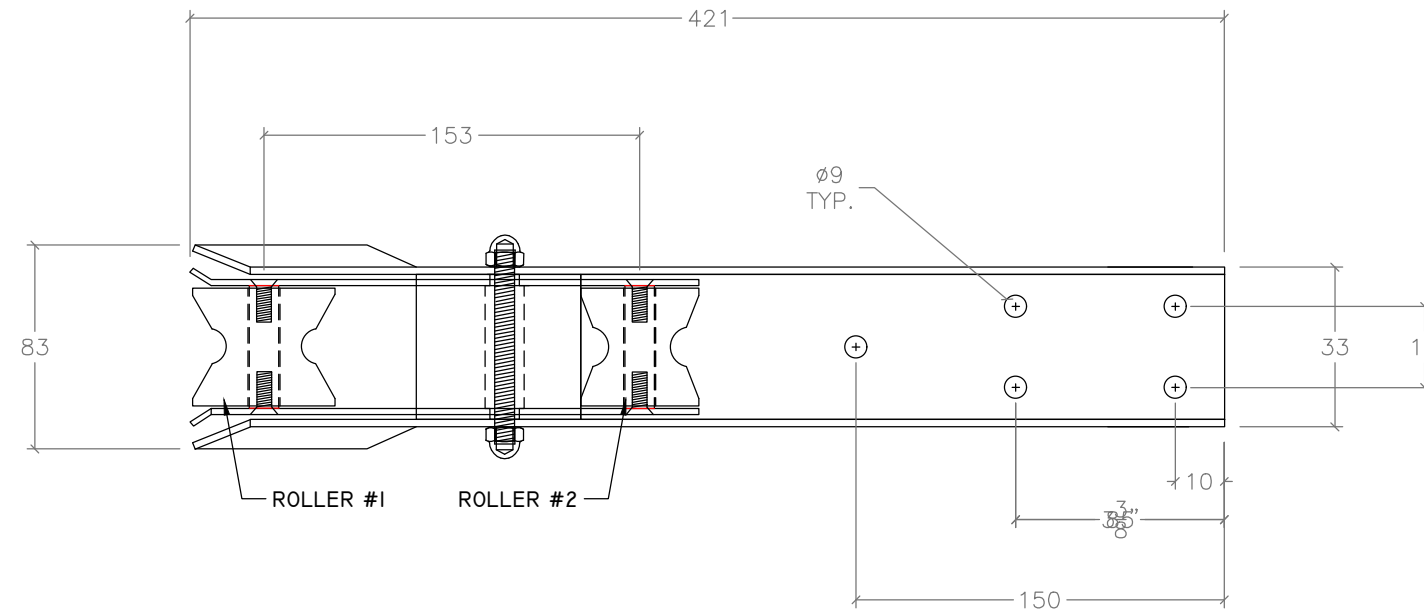

90101 BOW ROLLER

ROLLER #1

ROLLER #2

NOTE: ALL DIMENSIONS ARE IN MILLIMETERS

SIZE B	PROJECT: 90101	DWG DATE	
	ADDRESS	07/20/2020	
PROJECT MANAGER:	DRAWN BY: JDN	SCALE: N.T.S.	SHEET 1 OF 1