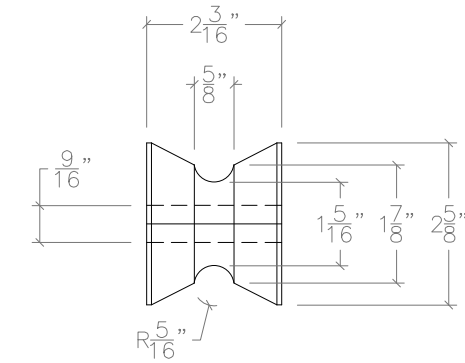

90102 BOW ROLLER

ROLLER #1

ROLLER #2

NOTE: ALL DIMENSIONS ARE IN INCHES

SIZE B	PROJECT: 90102	DWG DATE	
	ADDRESS	07/20/2020	
PROJECT MANAGER:	DRAWN BY: JDN	SCALE: N.T.S.	SHEET 1 OF 1