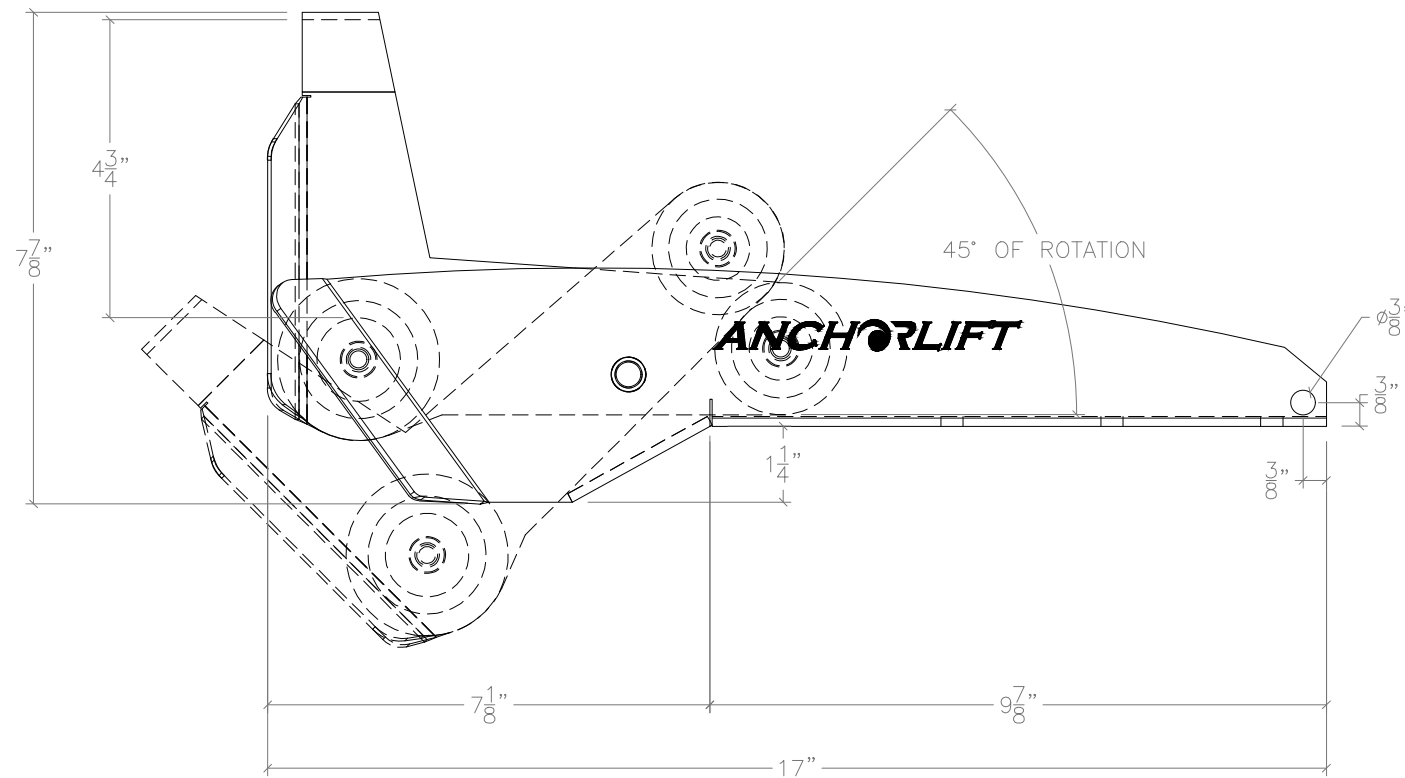

90102 BOW ROLLER

ROLLER #1

ROLLER #2

NOTE: ALL DIMENSIONS ARE IN INCHES

SIZE B	PROJECT: 90102	DWG DATE	
	ADDRESS	07/20/2020	
PROJECT MANAGER:	DRAWN BY: JDN	SCALE: N.T.S.	SHEET 1 OF 1