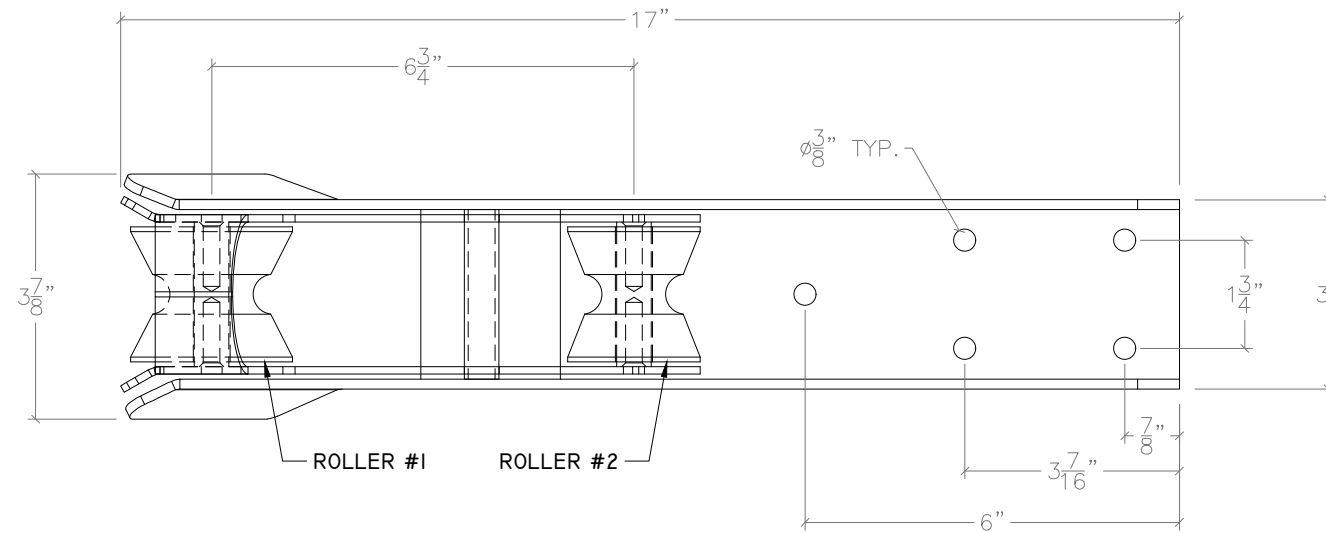

90102 BOW ROLLER

ROLLER #1

ROLLER #2

NOTE: ALL DIMENSIONS ARE IN INCHES

SIZE B	PROJECT: 90102	DWG DATE	
	ADDRESS	07/20/2020	
PROJECT MANAGER:	DRAWN BY: JDN	SCALE: N.T.S.	SHEET 1 OF 1