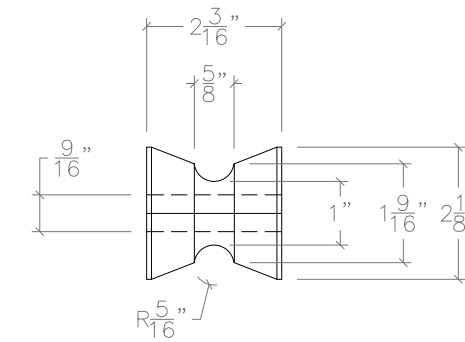

90102 BOW ROLLER

ROLLER #1

ROLLER #2

NOTE: ALL DIMENSIONS ARE IN INCHES

SIZE B	PROJECT: 90102	DWG DATE	
	ADDRESS	07/20/2020	
PROJECT MANAGER:	DRAWN BY: JDN	SCALE: N.T.S.	SHEET 1 OF 1