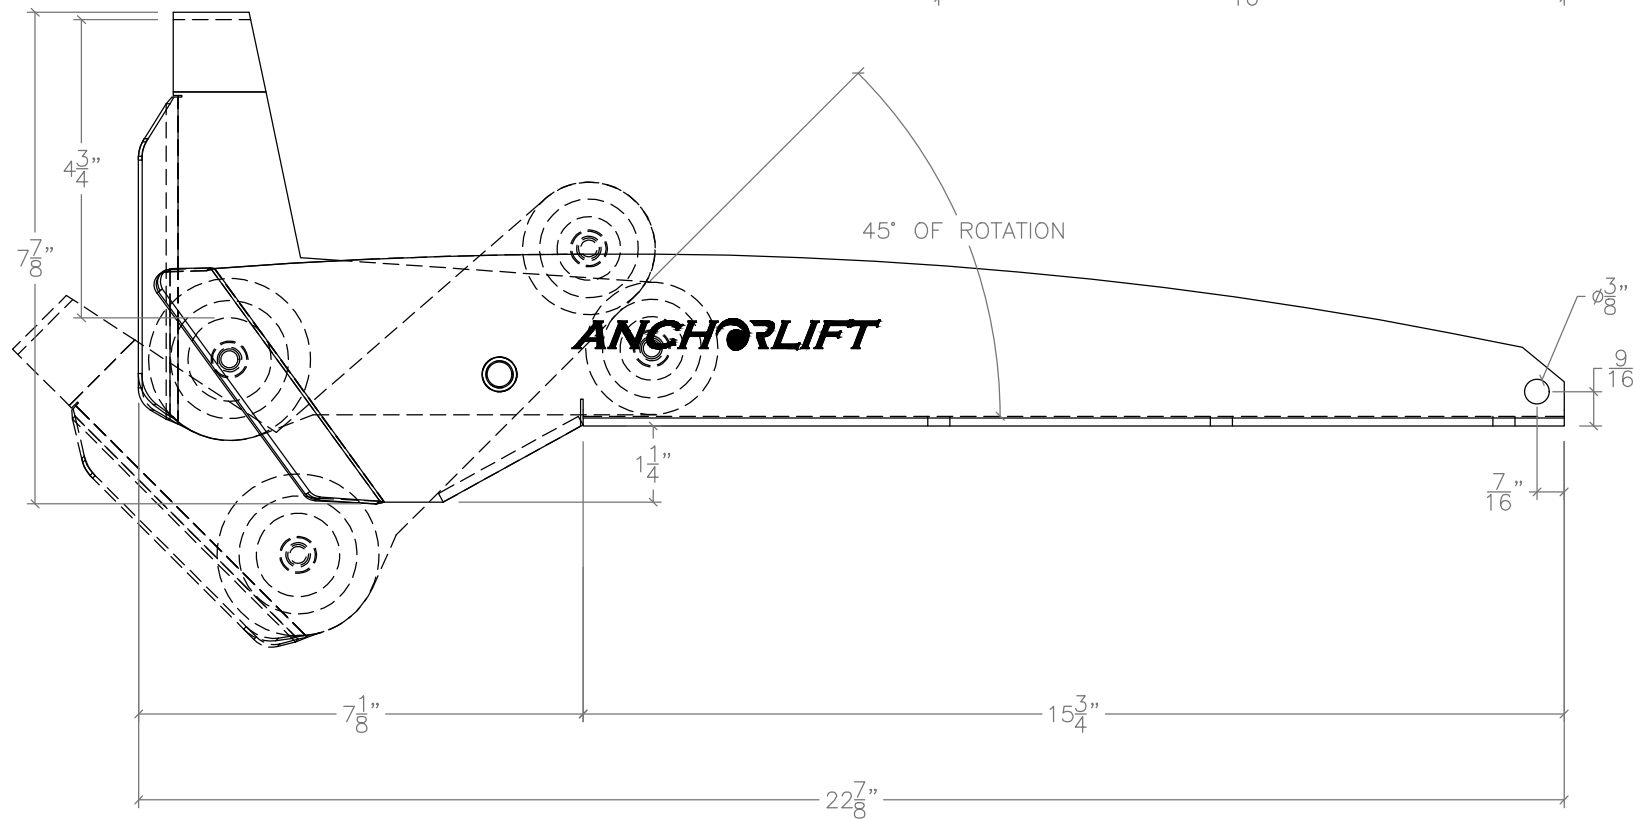

90103 BOW ROLLER

ROLLER #1

ROLLER #2

NOTE: ALL DIMENSIONS ARE IN INCHES

SIZE B	PROJECT: 90103	DWG DATE	
	ADDRESS	07/20/2020	
PROJECT MANAGER:	DRAWN BY: JDN	SCALE: N.T.S.	SHEET 1 OF 1