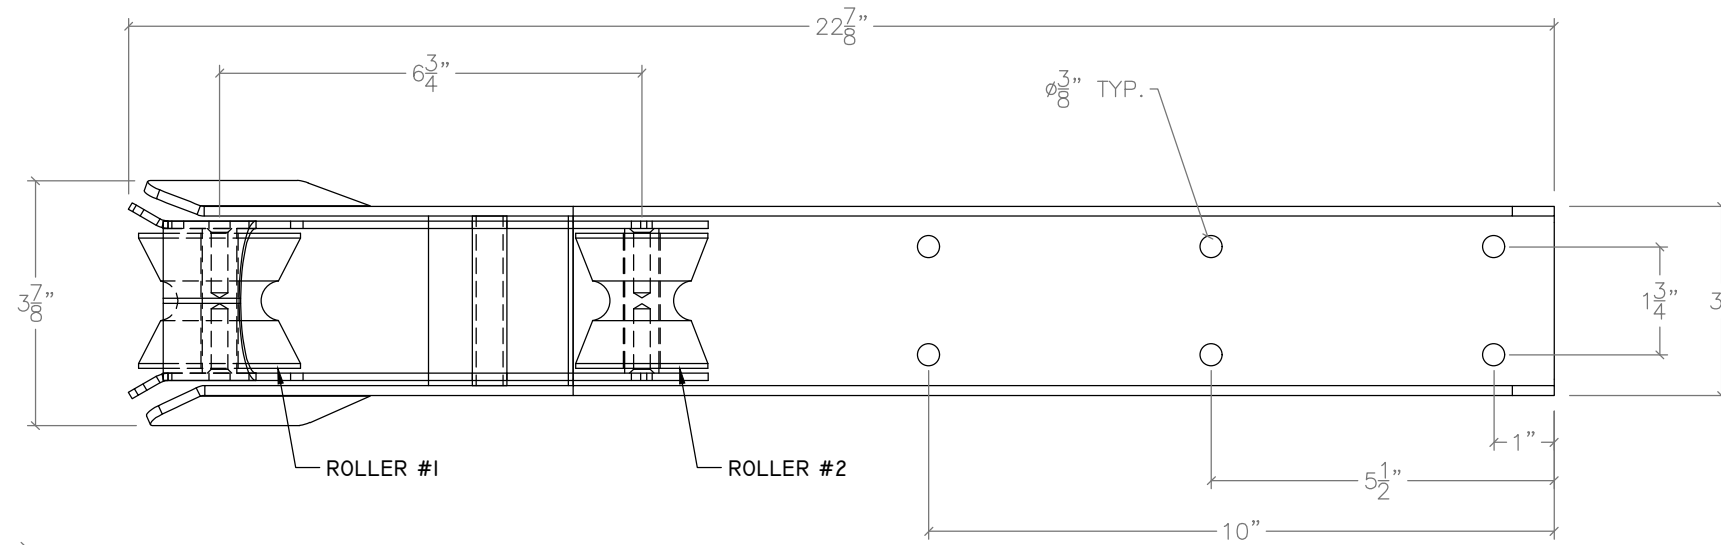

90103 BOW ROLLER

ROLLER #1

ROLLER #2

NOTE: ALL DIMENSIONS ARE IN INCHES

SIZE B	PROJECT: 90103	DWG DATE	
	ADDRESS	07/20/2020	
PROJECT MANAGER:	DRAWN BY: JDN	SCALE: N.T.S.	SHEET 1 OF 1