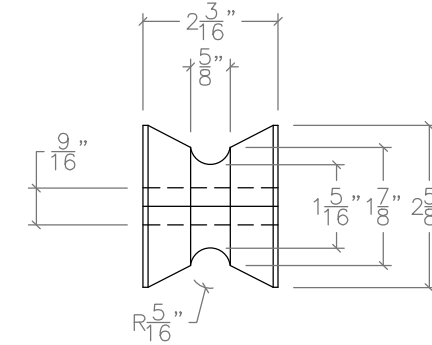

90103 BOW ROLLER

ROLLER #1

ROLLER #2

NOTE: ALL DIMENSIONS ARE IN INCHES

SIZE B	PROJECT: 90103	DWG DATE	
	ADDRESS	07/20/2020	
PROJECT MANAGER:	DRAWN BY: JDN	SCALE: N.T.S.	SHEET 1 OF 1