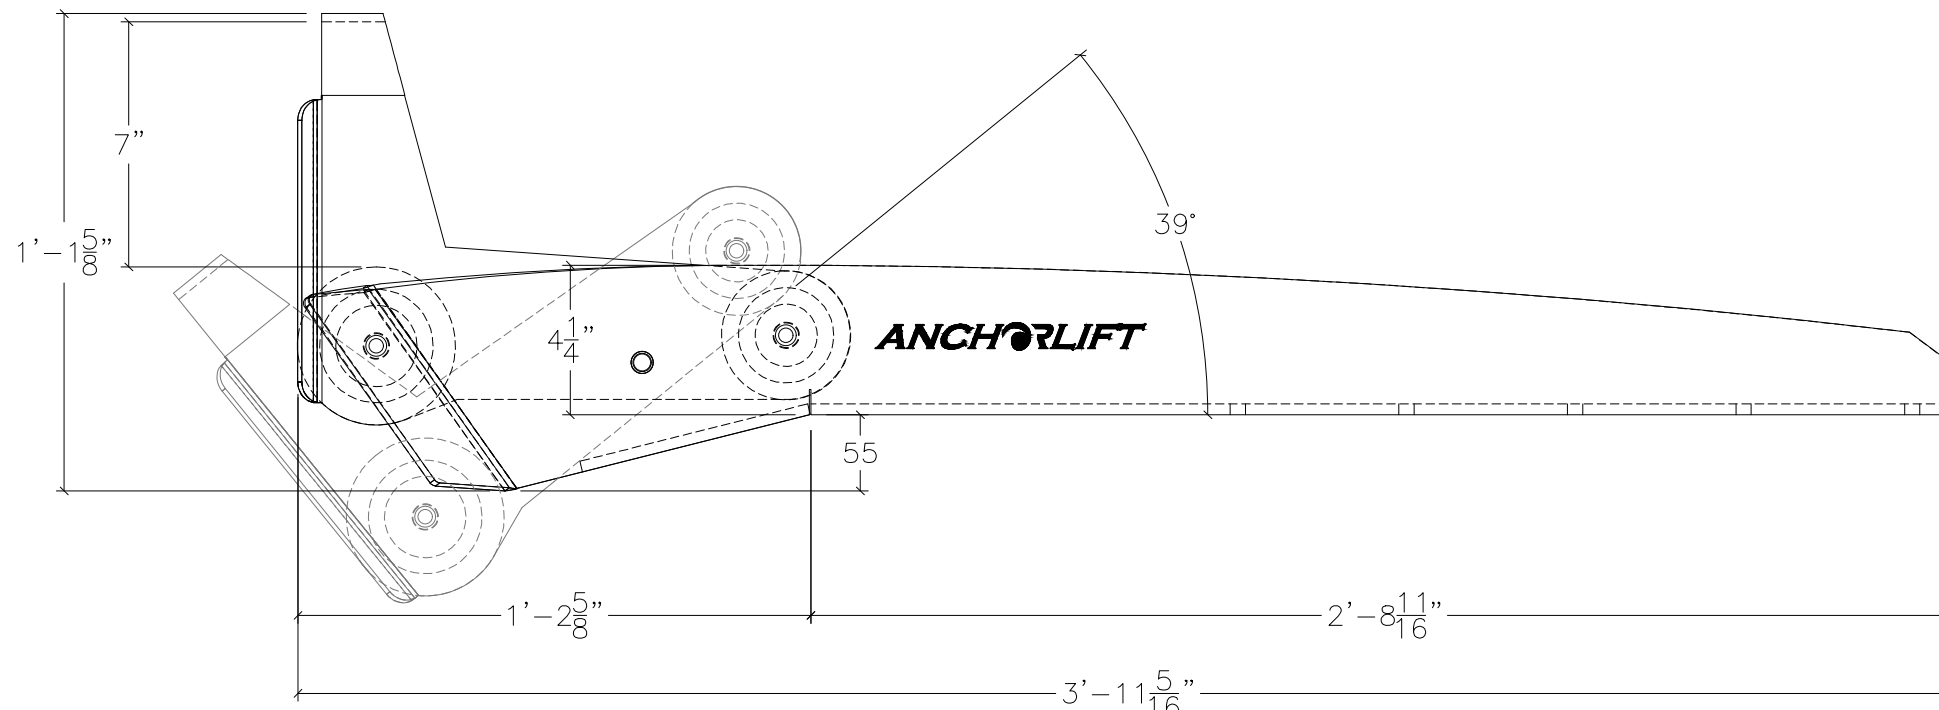

# 90107 BOW ROLLER

TOP VIEW

SIDE VIEW

ROLLER #1

ROLLER #2

3-D VIEW

NOTE: ALL DIMENSIONS ARE IN INCHES

SIZE B 90107 BOW ROLLER ADDRESS

PROJECT MANAGER:

DRAWN BY: JDN

SCALE: N.T.S.

DWG DATE 2/8/2021

SHEET 1 OF 1