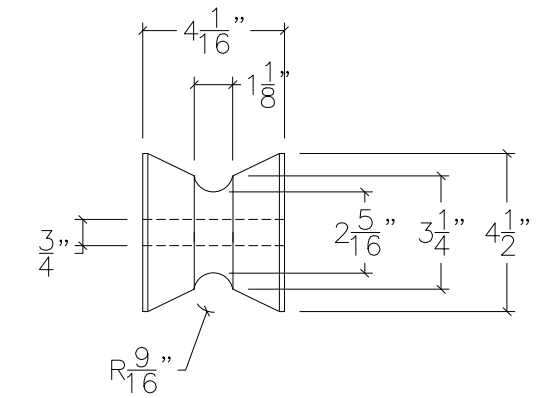

# 90107 BOW ROLLER

TOP VIEW

SIDE VIEW

ROLLER #1

ROLLER #2

3-D VIEW

NOTE: ALL DIMENSIONS ARE IN INCHES

SIZE B 90107 BOW ROLLER ADDRESS

PROJECT MANAGER:

DRAWN BY: JDN

SCALE: N.T.S.

DWG DATE 2/8/2021

SHEET 1 OF 1