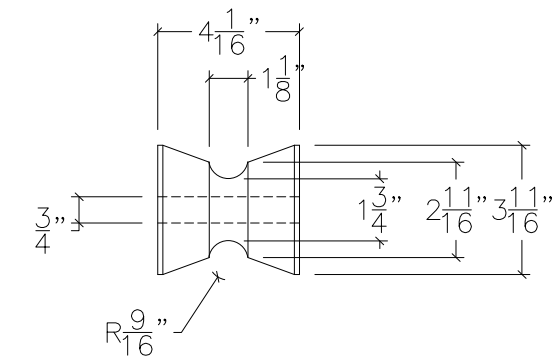

# 90107 BOW ROLLER

TOP VIEW

SIDE VIEW

ROLLER #1

ROLLER #2

3-D VIEW

NOTE: ALL DIMENSIONS ARE IN INCHES

SIZE B 90107 BOW ROLLER ADDRESS

PROJECT MANAGER:

DRAWN BY: JDN

SCALE: N.T.S.

DWG DATE 2/8/2021

SHEET 1 OF 1