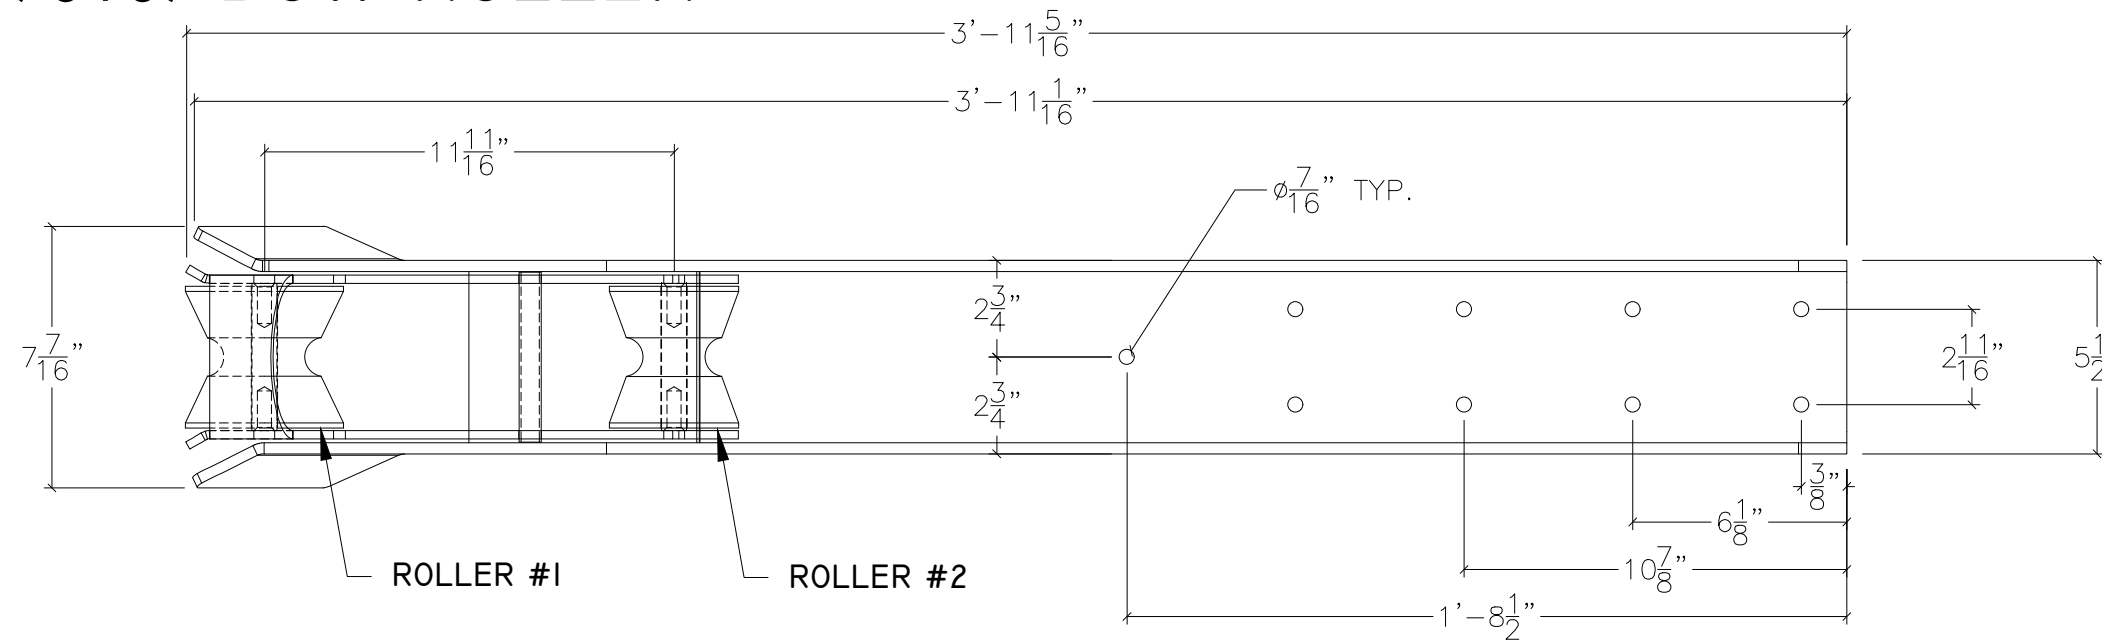

# 90107 BOW ROLLER

TOP VIEW

SIDE VIEW

ROLLER #1

ROLLER #2

3-D VIEW

NOTE: ALL DIMENSIONS ARE IN INCHES

SIZE B 90107 BOW ROLLER ADDRESS

PROJECT MANAGER:

DRAWN BY: JDN

SCALE: N.T.S.

DWG DATE 2/8/2021

SHEET 1 OF 1