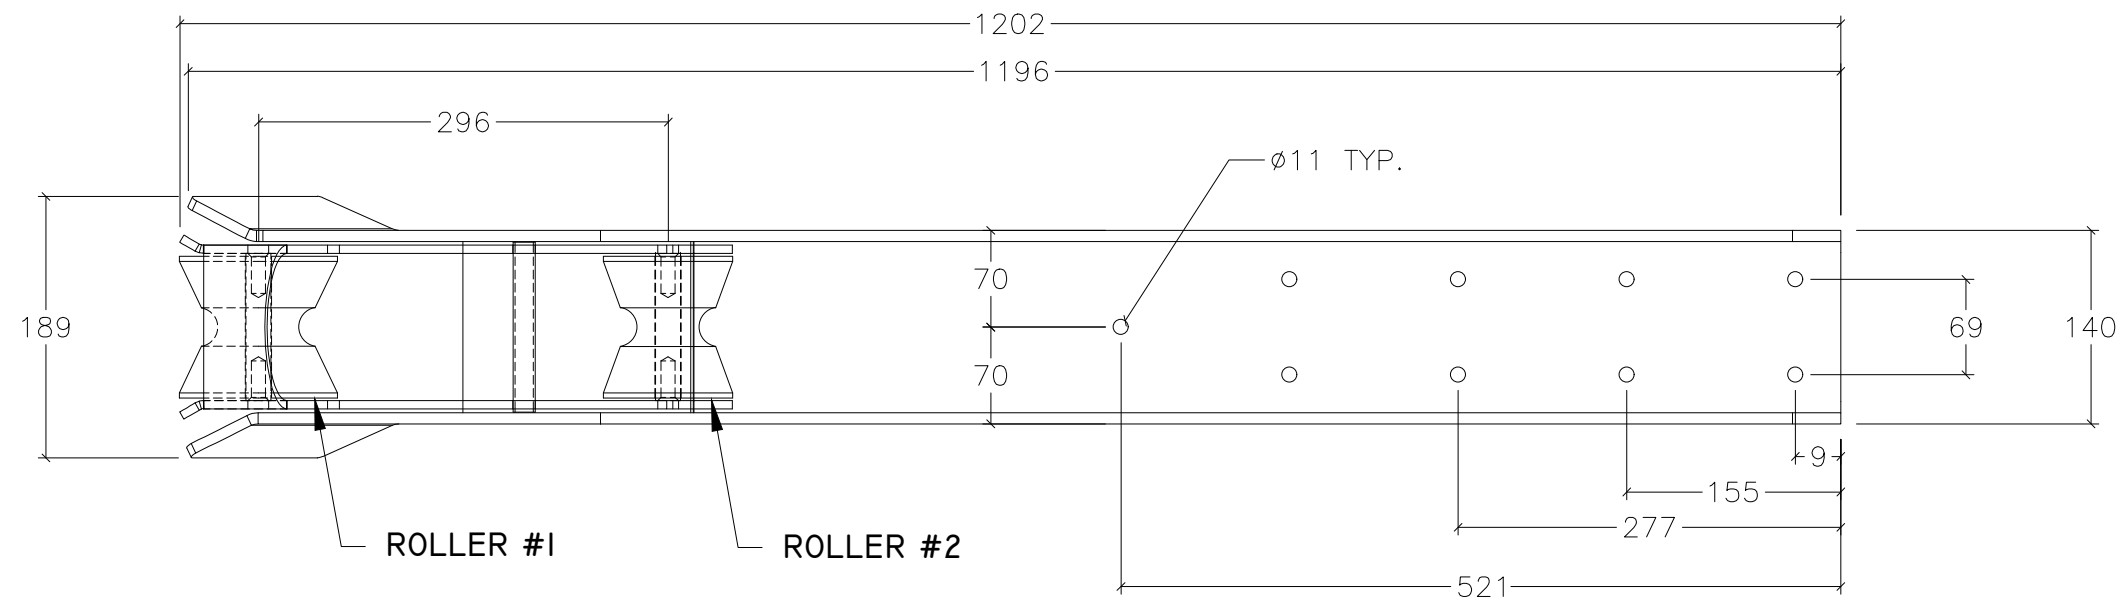

# 90107 BOW ROLLER

TOP VIEW

ROLLER #1

ROLLER #2

SIDE VIEW

3-D VIEW

NOTE: ALL DIMENSIONS ARE IN MILLIMETERS

SIZE	90107 BOW ROLLER	DWG DATE	2/8/2021
<b>B</b>	ADDRESS		
PROJECT MANAGER:		DRAWN BY: JDN	SCALE: N.T.S.
			SHEET 1 OF 1