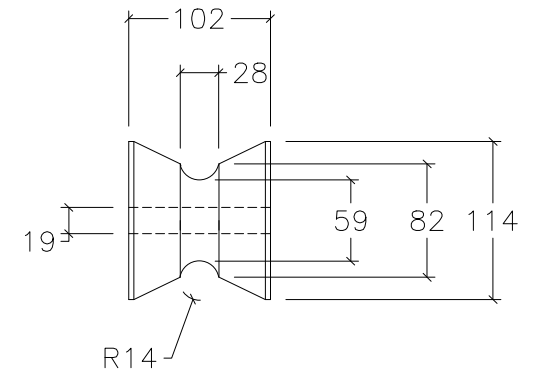

# 90107 BOW ROLLER

TOP VIEW

ROLLER #1

ROLLER #2

SIDE VIEW

3-D VIEW

NOTE: ALL DIMENSIONS ARE IN MILLIMETERS

SIZE	90107 BOW ROLLER	DWG DATE	2/8/2021
<b>B</b>	ADDRESS		
PROJECT MANAGER:		DRAWN BY: JDN	SCALE: N.T.S.
			SHEET 1 OF 1