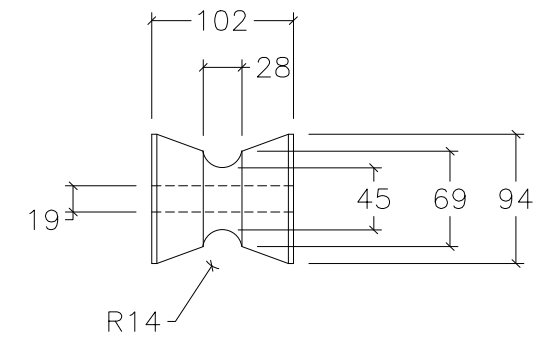

# 90107 BOW ROLLER

TOP VIEW

ROLLER #1

ROLLER #2

SIDE VIEW

3-D VIEW

NOTE: ALL DIMENSIONS ARE IN MILLIMETERS

SIZE	90107 BOW ROLLER	DWG DATE	2/8/2021
<b>B</b>	ADDRESS		
PROJECT MANAGER:		DRAWN BY: JDN	SCALE: N.T.S.
			SHEET 1 OF 1