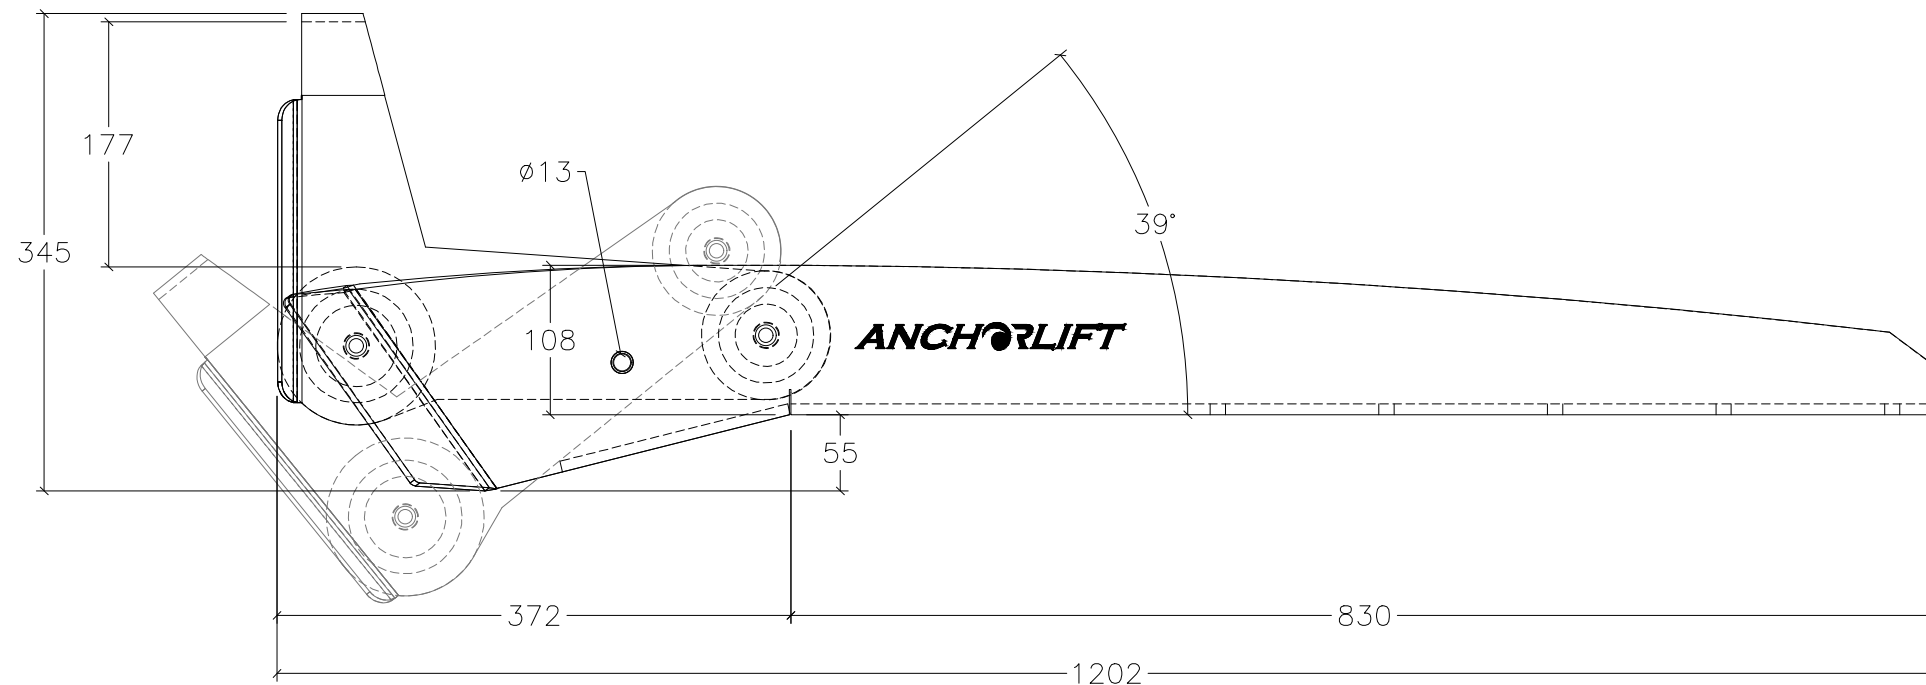

# 90107 BOW ROLLER

TOP VIEW

ROLLER #1

ROLLER #2

SIDE VIEW

3-D VIEW

NOTE: ALL DIMENSIONS ARE IN MILLIMETERS

SIZE	90107 BOW ROLLER	DWG DATE	2/8/2021
<b>B</b>	ADDRESS		
PROJECT MANAGER:		DRAWN BY: JDN	SCALE: N.T.S.
			SHEET 1 OF 1