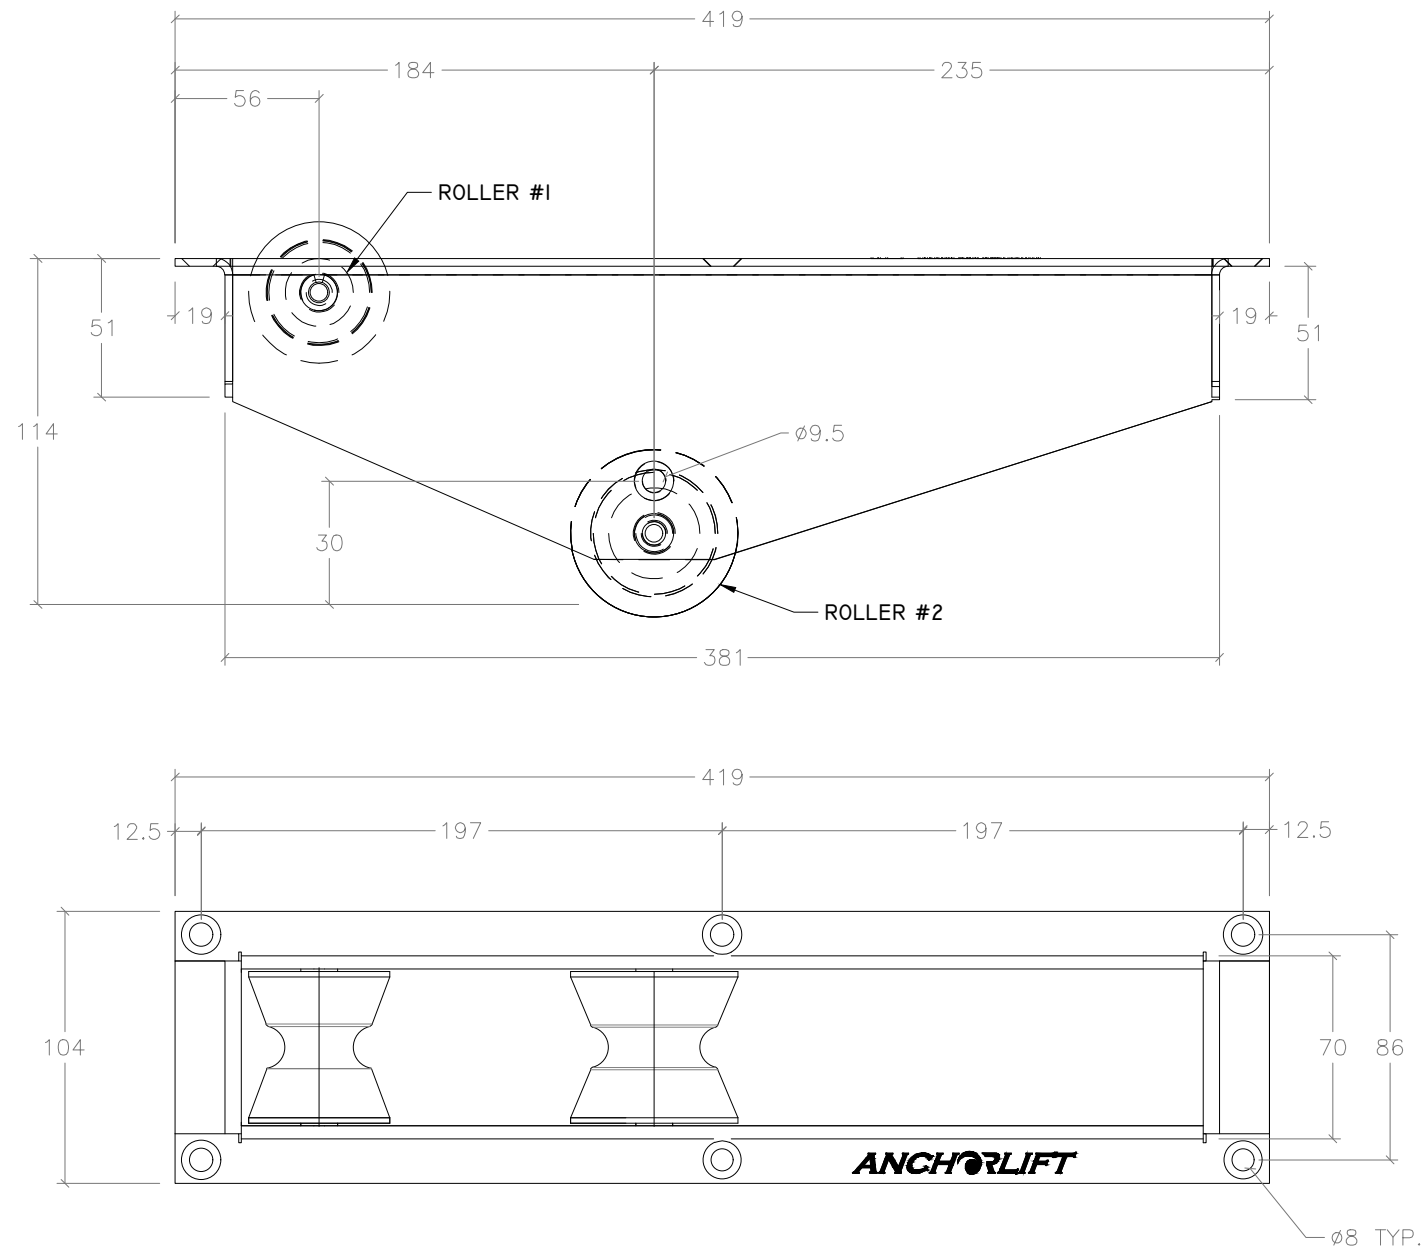

90113 BOW PLANK ROLLER

CUTOUT:
381 LONG X 70 WIDE

ROLLER #1

ROLLER #2

NOTE: ALL DIMENSIONS ARE IN MILLIMETERS

SIZE B	PROJECT: 9113	DRAWN BY: JDN	SCALE: N.T.S.	DWG DATE 07/20/2020
	ADDRESS			SHEET 1 OF 1
PROJECT MANAGER:				