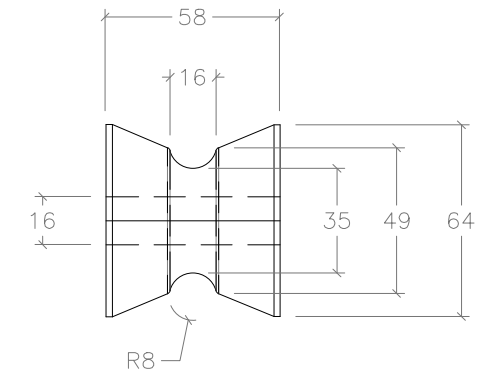

90113 BOW PLANK ROLLER

CUTOUT:
381 LONG X 70 WIDE

ROLLER #1

ROLLER #2

NOTE: ALL DIMENSIONS ARE IN MILLIMETERS

SIZE B	PROJECT: 9113	DRAWN BY: JDN	SCALE: N.T.S.	DWG DATE 07/20/2020
	ADDRESS			SHEET 1 OF 1
PROJECT MANAGER:				