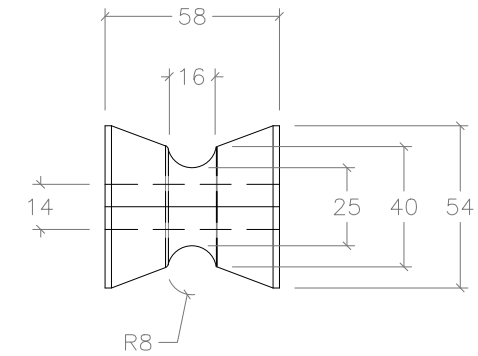

90113 BOW PLANK ROLLER

CUTOUT:
381 LONG X 70 WIDE

ROLLER #1

ROLLER #2

NOTE: ALL DIMENSIONS ARE IN MILLIMETERS

SIZE B	PROJECT: 9113	DRAWN BY: JDN	SCALE: N.T.S.	DWG DATE 07/20/2020
	ADDRESS			SHEET 1 OF 1
PROJECT MANAGER:				