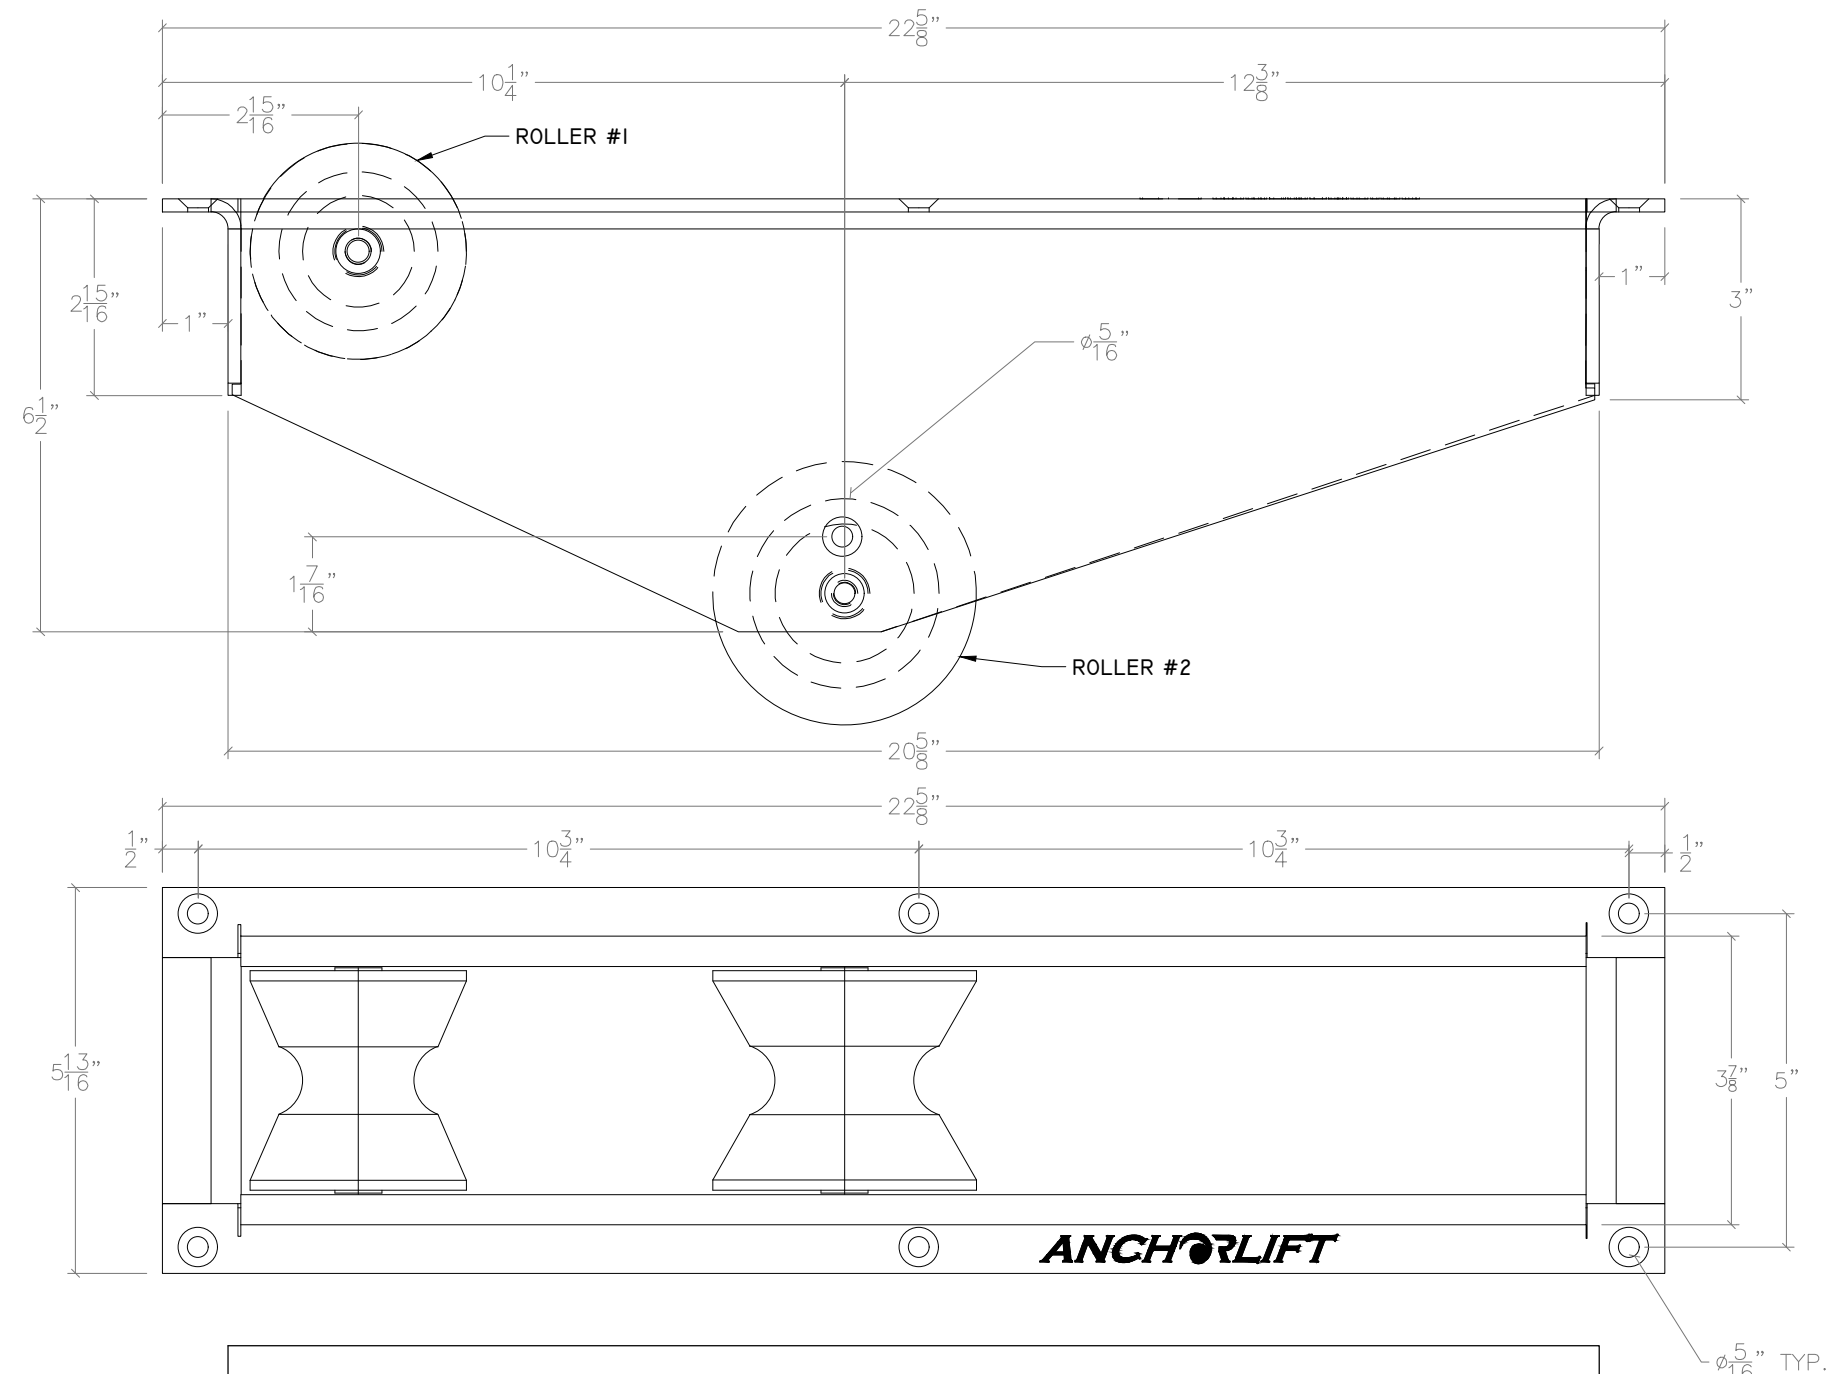

90115 BOW PLANK ROLLER

ROLLER #1

ROLLER #2

NOTE: ALL DIMENSIONS ARE IN INCHES

CUTOUT:
20 5/8" LONG X 3 7/8" WIDE

SIZE B	PROJECT: 90115	DWG DATE 07/20/2020	
	ADDRESS		
PROJECT MANAGER:	DRAWN BY: JDN	SCALE: N.T.S.	SHEET 1 OF 1