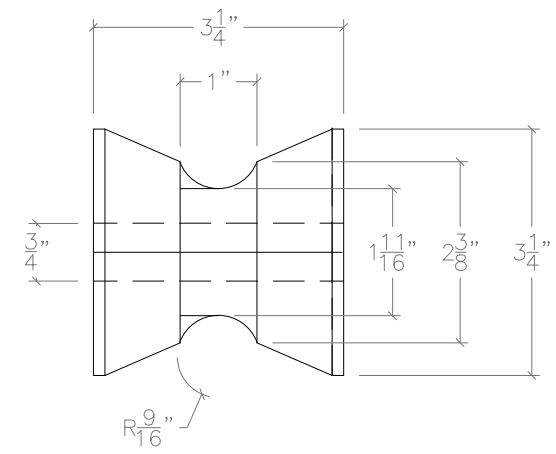

90115 BOW PLANK ROLLER

ROLLER #1

ROLLER #2

NOTE: ALL DIMENSIONS ARE IN INCHES

CUTOUT:
20 5/8" LONG X 3 7/8" WIDE

SIZE B	PROJECT: 90115	DWG DATE 07/20/2020	
	ADDRESS		
PROJECT MANAGER:	DRAWN BY: JDN	SCALE: N.T.S.	SHEET 1 OF 1