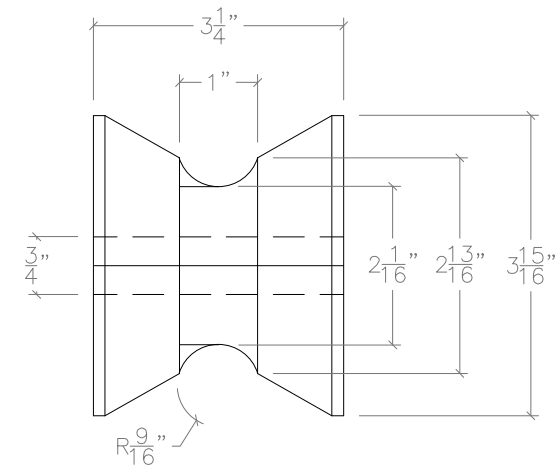

90115 BOW PLANK ROLLER

ROLLER #1

ROLLER #2

NOTE: ALL DIMENSIONS ARE IN INCHES

CUTOUT:
20 5/8" LONG X 3 7/8" WIDE

SIZE B	PROJECT: 90115	DWG DATE 07/20/2020	
	ADDRESS		
PROJECT MANAGER:	DRAWN BY: JDN	SCALE: N.T.S.	SHEET 1 OF 1