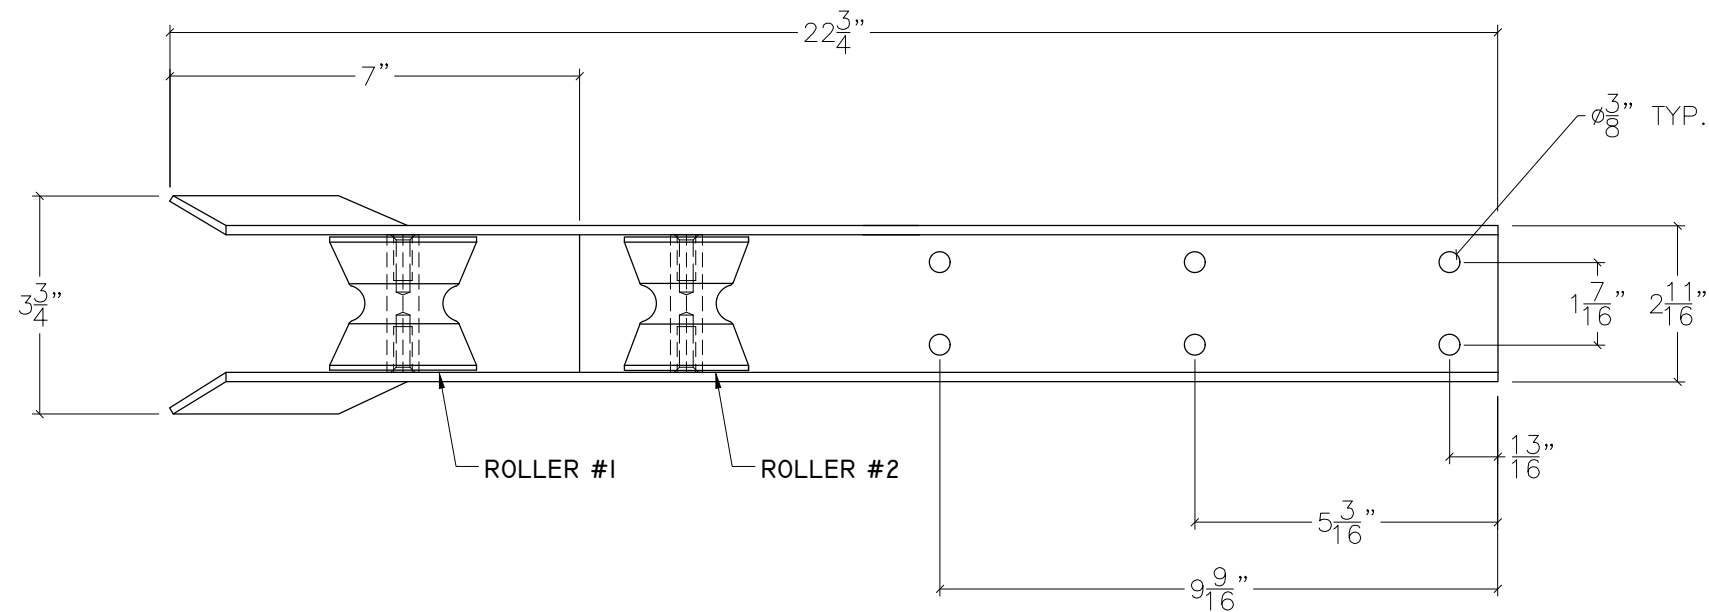

90126 BOW ROLLER

ROLLER #1

ROLLER #2

NOTE: ALL DIMENSIONS ARE IN INCHES

 www.anchorliftdirect.com	SIZE B	PROJECT: 90126 ADDRESS	DWG DATE 07/20/2020
	PROJECT MANAGER:	DRAWN BY: JDN	SCALE: N.T.S. SHEET 1 OF 1