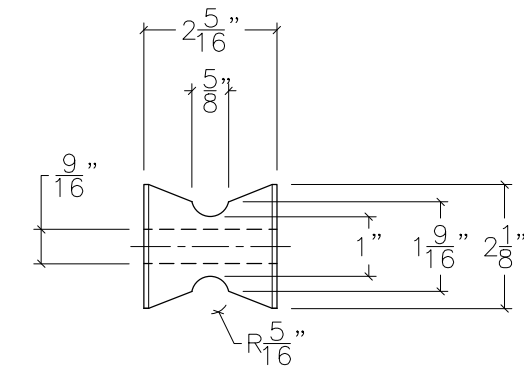

90126 BOW ROLLER

ROLLER #1

ROLLER #2

NOTE: ALL DIMENSIONS ARE IN INCHES

 www.anchorliftdirect.com	SIZE B	PROJECT: 90126 ADDRESS	DWG DATE 07/20/2020
	PROJECT MANAGER:	DRAWN BY: JDN	SCALE: N.T.S. SHEET 1 OF 1