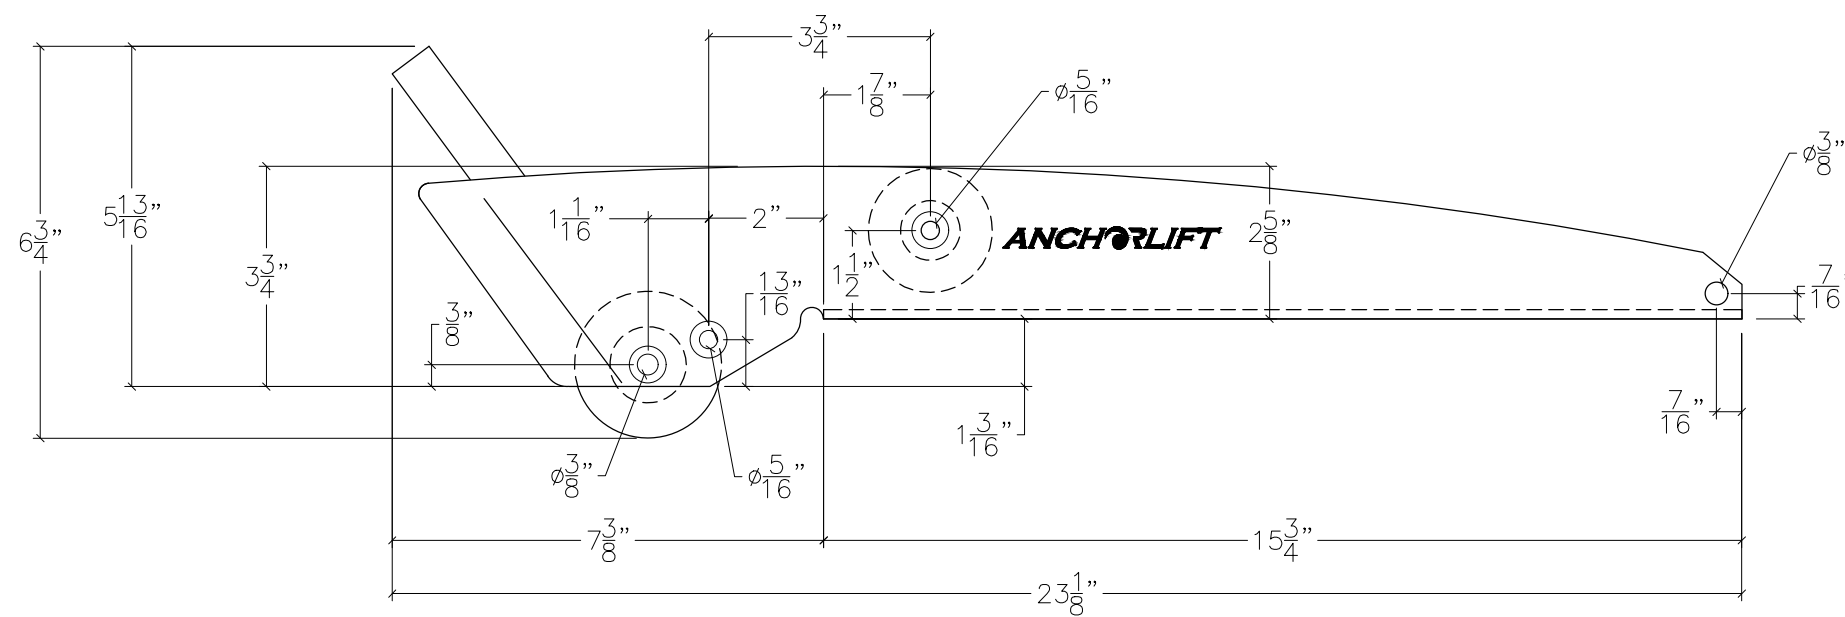

90126 BOW ROLLER

ROLLER #1

ROLLER #2

NOTE: ALL DIMENSIONS ARE IN INCHES

 www.anchorliftdirect.com	SIZE B	PROJECT: 90126 ADDRESS	DWG DATE 07/20/2020
	PROJECT MANAGER:	DRAWN BY: JDN	SCALE: N.T.S. SHEET 1 OF 1