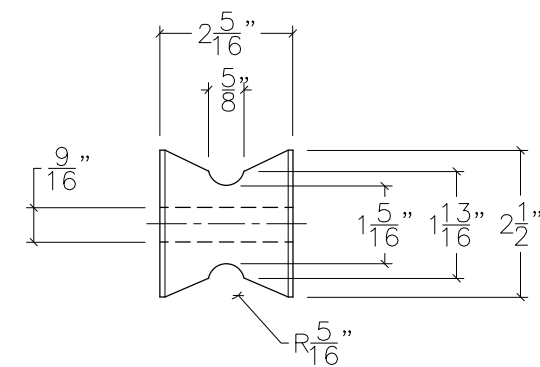

90126 BOW ROLLER

ROLLER #1

ROLLER #2

NOTE: ALL DIMENSIONS ARE IN INCHES

 www.anchorliftdirect.com	SIZE B	PROJECT: 90126 ADDRESS	DWG DATE 07/20/2020
	PROJECT MANAGER:	DRAWN BY: JDN	SCALE: N.T.S. SHEET 1 OF 1