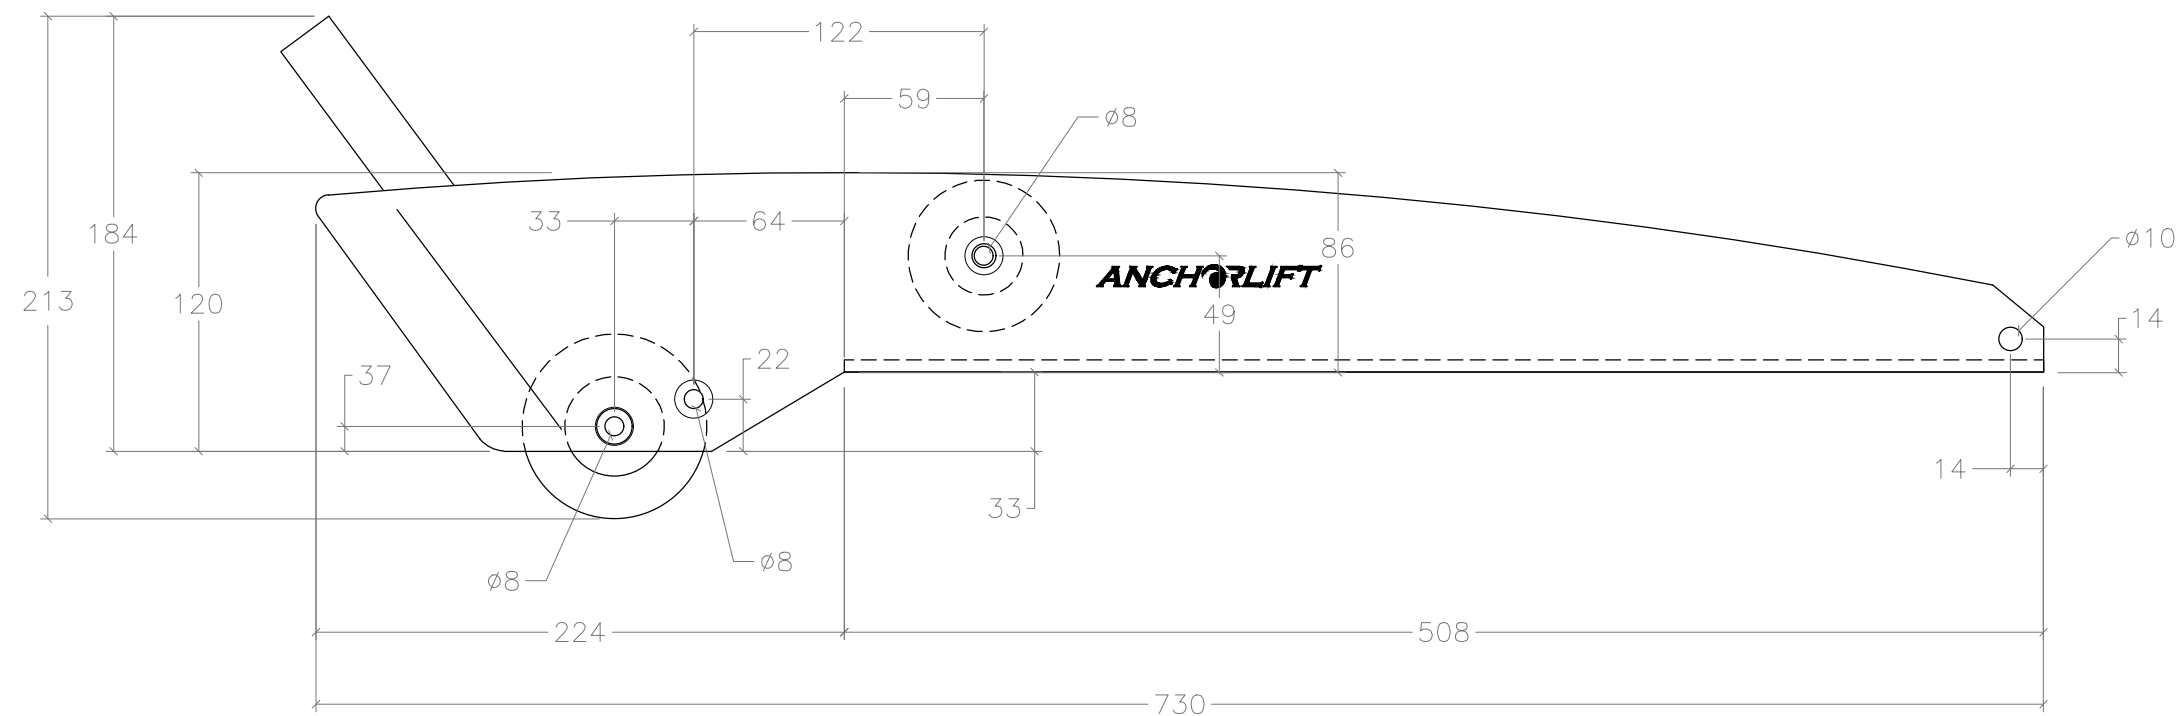

90127 BOW ROLLER

ROLLER #1

ROLLER #2

NOTE: ALL DIMENSIONS ARE IN MILLIMETERS

www.anchorliftdirect.com

SIZE
B

PROJECT: 90127

ADDRESS

PROJECT MANAGER:

DRAWN BY: JDN

SCALE: N.T.S.

DWG DATE
07/20/2020

SHEET 1 OF 1