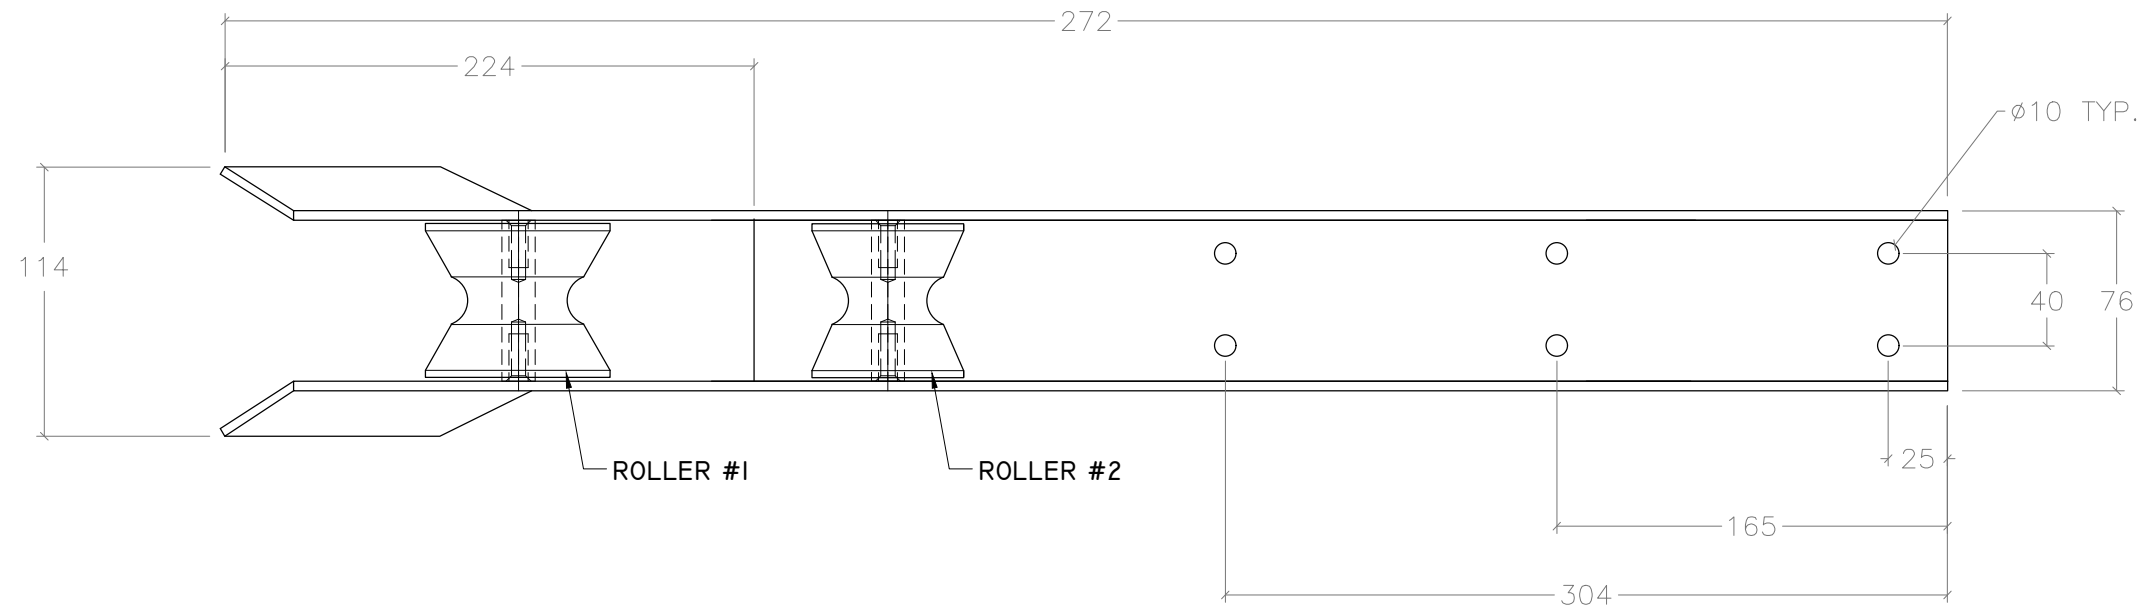

90127 BOW ROLLER

ROLLER #1

ROLLER #2

NOTE: ALL DIMENSIONS ARE IN MILLIMETERS

www.anchorliftdirect.com

SIZE
B

PROJECT: 90127

ADDRESS

PROJECT MANAGER:

DRAWN BY: JDN

SCALE: N.T.S.

DWG DATE
07/20/2020

SHEET 1 OF 1