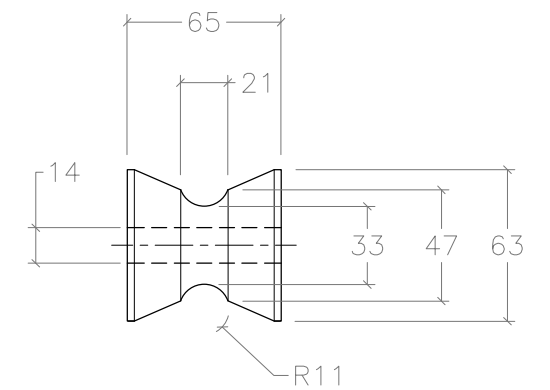

90127 BOW ROLLER

ROLLER #1

ROLLER #2

NOTE: ALL DIMENSIONS ARE IN MILLIMETERS

www.anchorliftdirect.com

SIZE
B

PROJECT: 90127

ADDRESS

PROJECT MANAGER:

DRAWN BY: JDN

SCALE: N.T.S.

DWG DATE
07/20/2020

SHEET 1 OF 1