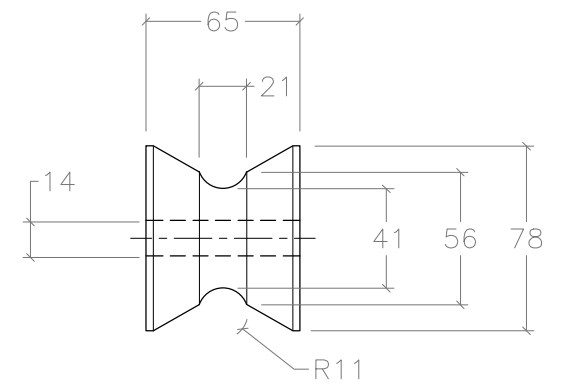

90127 BOW ROLLER

ROLLER #1

ROLLER #2

NOTE: ALL DIMENSIONS ARE IN MILLIMETERS

www.anchorliftdirect.com

SIZE
B

PROJECT: 90127

ADDRESS

PROJECT MANAGER:

DRAWN BY: JDN

SCALE: N.T.S.

DWG DATE
07/20/2020

SHEET 1 OF 1