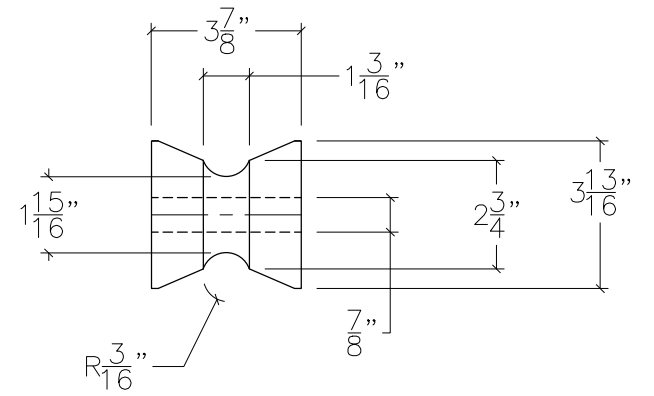

90129 BOW ROLLER

TOP VIEW

SIDE VIEW

ROLLER #1

ROLLER #2

3-D VIEW

NOTE: ALL DIMENSIONS ARE IN INCHES

SIZE B	90129 BOW ROLLER ADDRESS	DWG DATE 1/28/2021	
	PROJECT MANAGER:	DRAWN BY: JDN	SCALE: N.T.S.