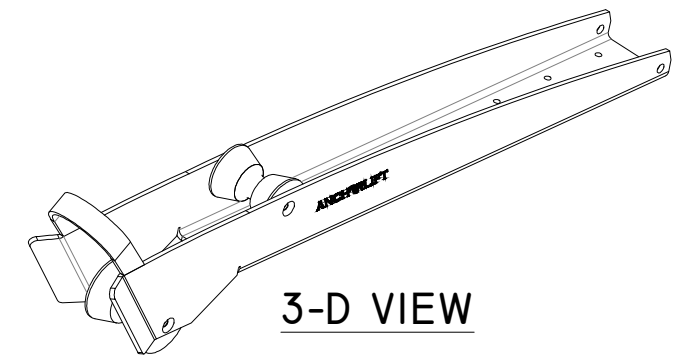

90129 BOW ROLLER

TOP VIEW

SIDE VIEW

ROLLER #1

ROLLER #2

3-D VIEW

NOTE: ALL DIMENSIONS ARE IN INCHES

SIZE B	90129 BOW ROLLER ADDRESS	DWG DATE 1/28/2021	
	PROJECT MANAGER:	DRAWN BY: JDN	SCALE: N.T.S.