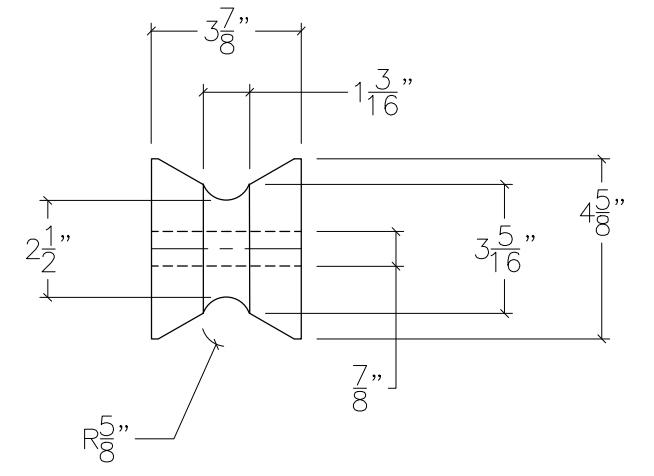

90129 BOW ROLLER

TOP VIEW

SIDE VIEW

ROLLER #1

ROLLER #2

3-D VIEW

NOTE: ALL DIMENSIONS ARE IN INCHES

SIZE B	90129 BOW ROLLER ADDRESS	DWG DATE 1/28/2021	
	PROJECT MANAGER:	DRAWN BY: JDN	SCALE: N.T.S.