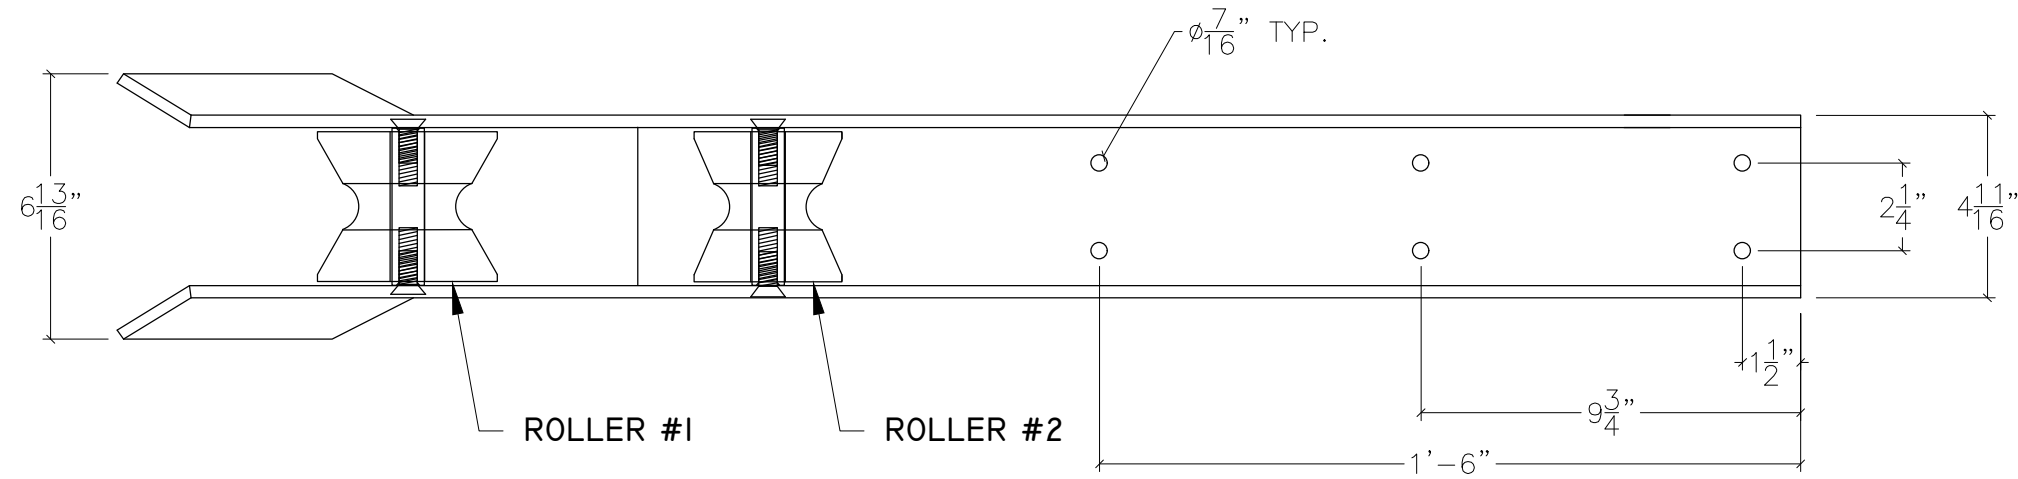

90129 BOW ROLLER

TOP VIEW

SIDE VIEW

ROLLER #1

ROLLER #2

3-D VIEW

NOTE: ALL DIMENSIONS ARE IN INCHES

SIZE B	90129 BOW ROLLER ADDRESS	DWG DATE 1/28/2021	
	PROJECT MANAGER:	DRAWN BY: JDN	SCALE: N.T.S.