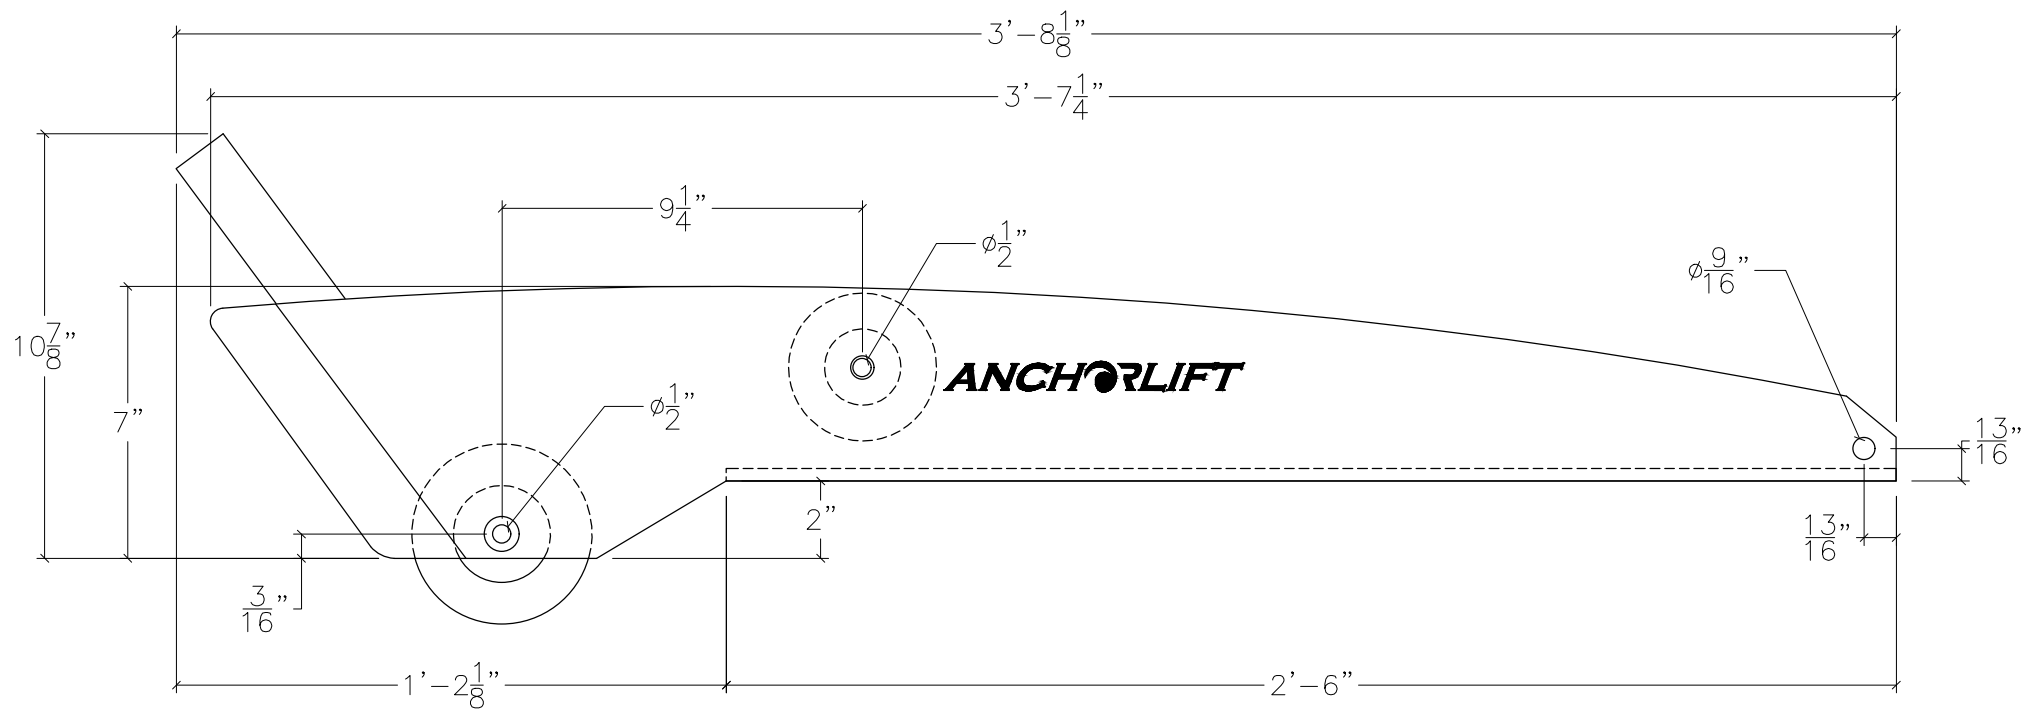

90129 BOW ROLLER

TOP VIEW

SIDE VIEW

ROLLER #1

ROLLER #2

3-D VIEW

NOTE: ALL DIMENSIONS ARE IN INCHES

SIZE B	90129 BOW ROLLER ADDRESS	DWG DATE 1/28/2021	
	PROJECT MANAGER:	DRAWN BY: JDN	SCALE: N.T.S.