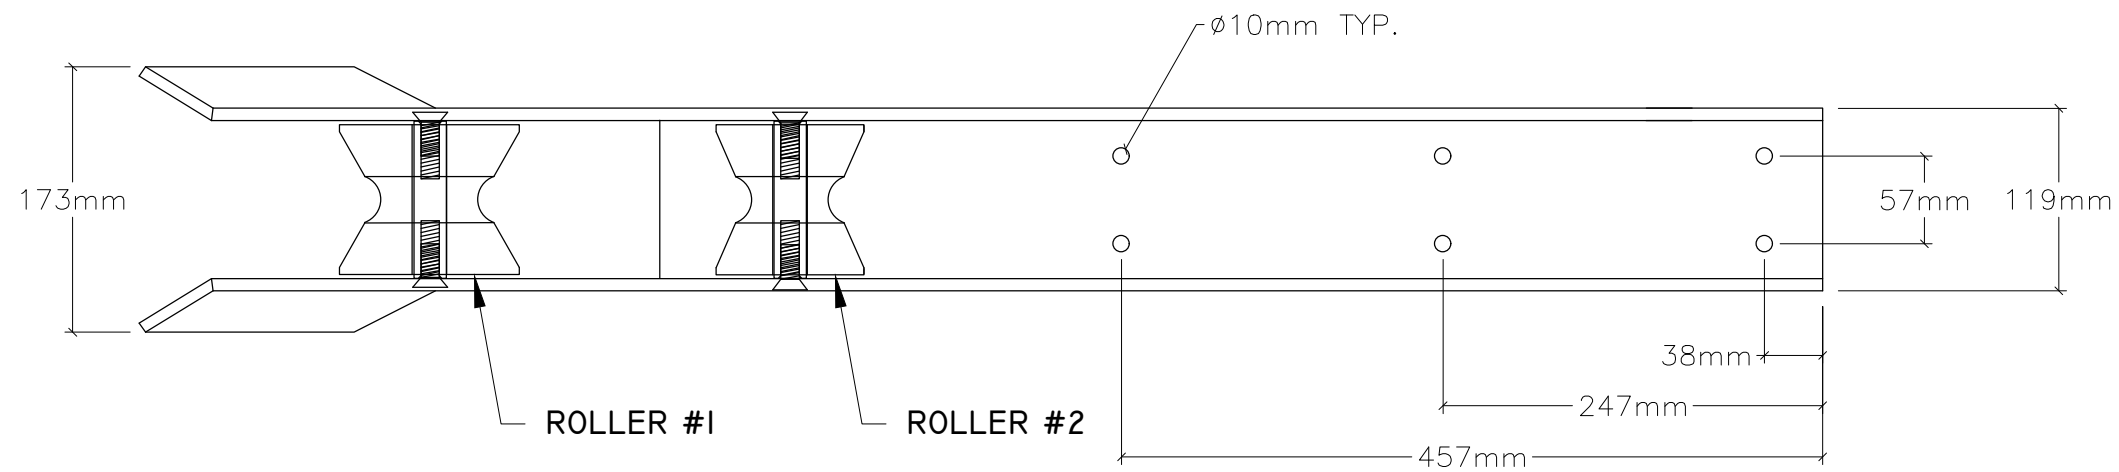

90129 BOW ROLLER

TOP VIEW

SIDE VIEW

ROLLER #1

ROLLER #2

3-D VIEW

NOTE: ALL DIMENSIONS ARE IN MILLIMETERS

SIZE	90129 BOW ROLLER	DWG DATE	1/28/2021
B	ADDRESS		
PROJECT MANAGER:	DRAWN BY: JDN	SCALE: N.T.S.	SHEET 1 OF 1