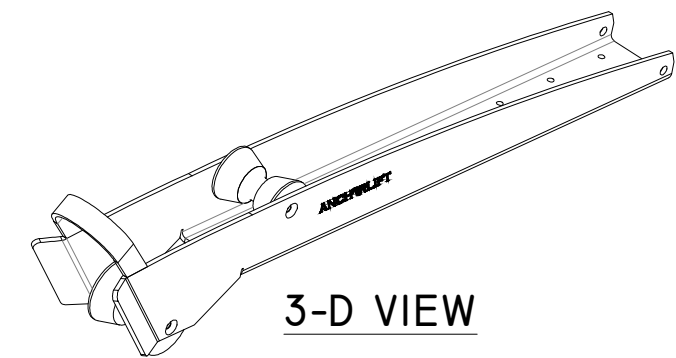

90129 BOW ROLLER

TOP VIEW

SIDE VIEW

ROLLER #1

ROLLER #2

3-D VIEW

NOTE: ALL DIMENSIONS ARE IN MILLIMETERS

SIZE	90129 BOW ROLLER	DWG DATE	1/28/2021
B	ADDRESS		
PROJECT MANAGER:	DRAWN BY: JDN	SCALE: N.T.S.	SHEET 1 OF 1