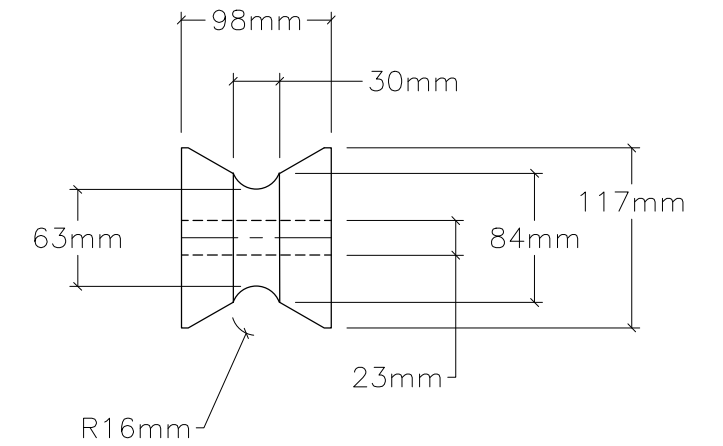

90129 BOW ROLLER

TOP VIEW

SIDE VIEW

ROLLER #1

ROLLER #2

3-D VIEW

NOTE: ALL DIMENSIONS ARE IN MILLIMETERS

SIZE	90129 BOW ROLLER	DWG DATE	1/28/2021
B	ADDRESS		
PROJECT MANAGER:	DRAWN BY: JDN	SCALE: N.T.S.	SHEET 1 OF 1