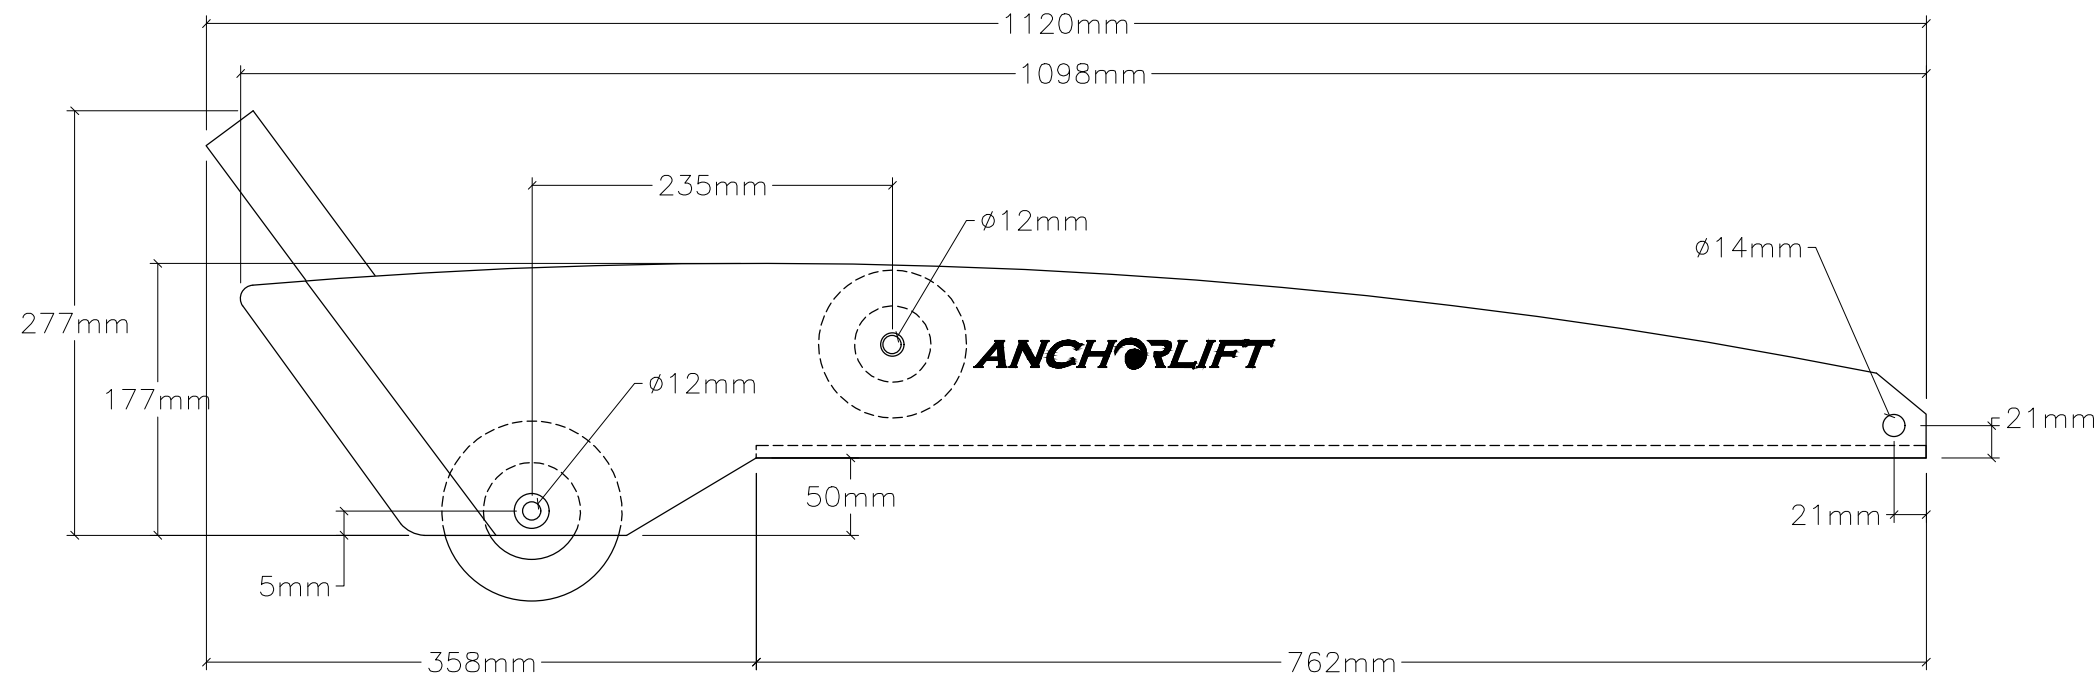

90129 BOW ROLLER

TOP VIEW

SIDE VIEW

ROLLER #1

ROLLER #2

3-D VIEW

NOTE: ALL DIMENSIONS ARE IN MILLIMETERS

SIZE	90129 BOW ROLLER	DWG DATE	1/28/2021
B	ADDRESS		
PROJECT MANAGER:	DRAWN BY: JDN	SCALE: N.T.S.	SHEET 1 OF 1