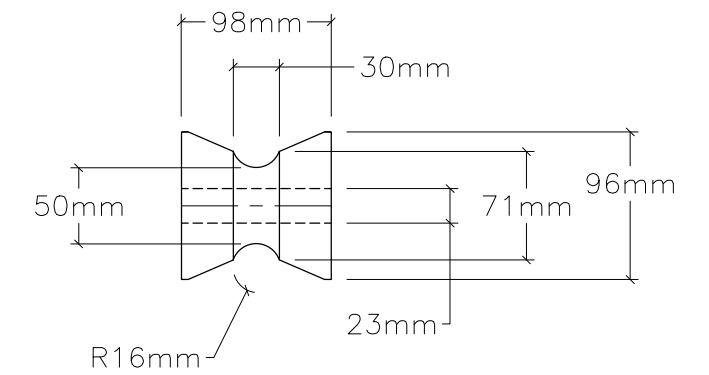

90129 BOW ROLLER

TOP VIEW

SIDE VIEW

ROLLER #1

ROLLER #2

3-D VIEW

NOTE: ALL DIMENSIONS ARE IN MILLIMETERS

SIZE	90129 BOW ROLLER	DWG DATE	1/28/2021
B	ADDRESS		
PROJECT MANAGER:	DRAWN BY: JDN	SCALE: N.T.S.	SHEET 1 OF 1