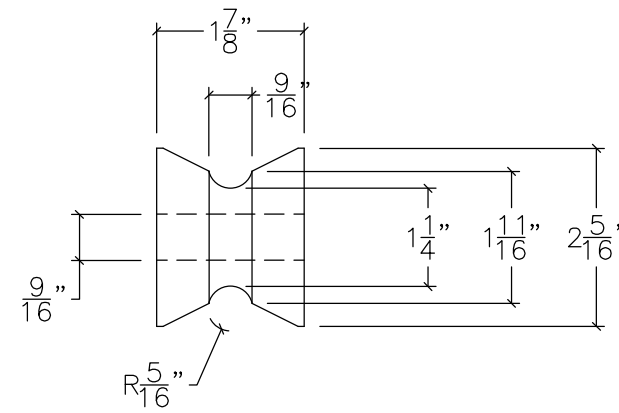

# 90101 BOW ROLLER KIT

**ROLLER #1**

**ROLLER #2**

NOTE: ALL DIMENSIONS ARE IN INCHES

 <a href="http://www.anchorliftdirect.com">www.anchorliftdirect.com</a>	SIZE <b>B</b>	90101 BOW ROLLER KIT			DWG DATE <b>06/17/2021</b>
	PROJECT MANAGER:	DRAWN BY: JDN	SCALE: N.T.S.	SHEET 1 OF 1	