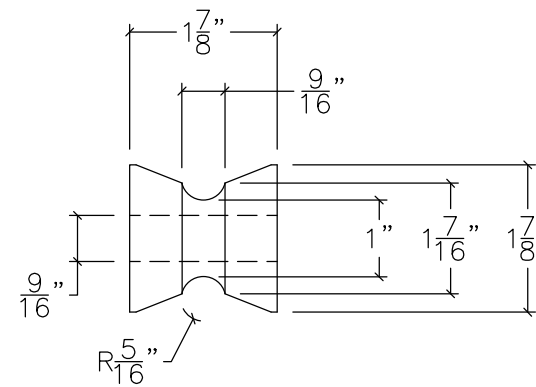

# 90101 BOW ROLLER KIT

**ROLLER #1**

**ROLLER #2**

NOTE: ALL DIMENSIONS ARE IN INCHES

 <a href="http://www.anchorliftdirect.com">www.anchorliftdirect.com</a>	SIZE <b>B</b>	90101 BOW ROLLER KIT			DWG DATE <b>06/17/2021</b>
	PROJECT MANAGER:	DRAWN BY: JDN	SCALE: N.T.S.	SHEET 1 OF 1	