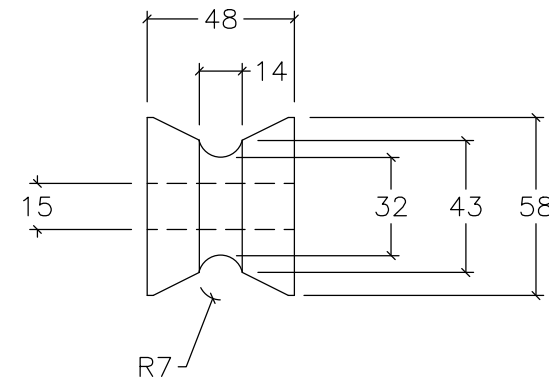

90101 BOW ROLLER KIT

ROLLER #1

ROLLER #2

NOTE: ALL DIMENSIONS ARE IN MILLIMETERS

 www.anchorliftdirect.com	SIZE B	90101 BOW ROLLER KIT			DWG DATE 06/17/2021
	PROJECT MANAGER:	DRAWN BY: JDN	SCALE: N.T.S.	SHEET 1 OF 1	