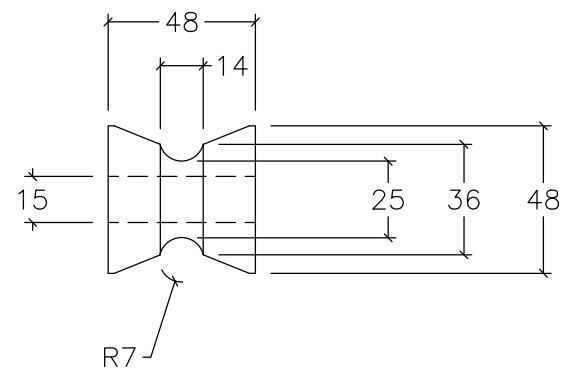

90101 BOW ROLLER KIT

ROLLER #1

ROLLER #2

NOTE: ALL DIMENSIONS ARE IN MILLIMETERS

 www.anchorliftdirect.com	SIZE B	90101 BOW ROLLER KIT			DWG DATE 06/17/2021
	PROJECT MANAGER:	DRAWN BY: JDN	SCALE: N.T.S.	SHEET 1 OF 1	