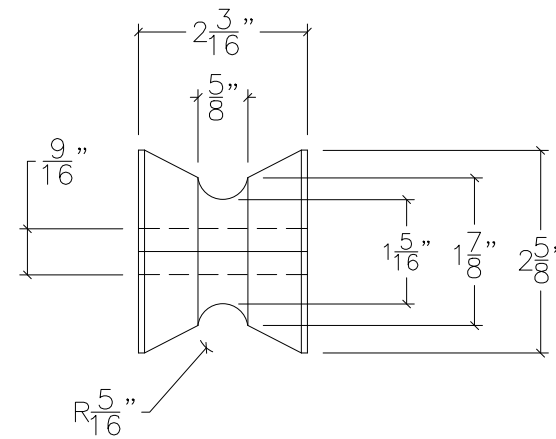

90102 BOW ROLLER KIT

ROLLER #1

ROLLER #2

NOTE: ALL DIMENSIONS ARE IN INCHES

 www.anchorliftdirect.com	SIZE B	90102 BOW ROLLER KIT			DWG DATE 06/17/2021
	PROJECT MANAGER:	DRAWN BY: JDN	SCALE: N.T.S.	SHEET 1 OF 1	