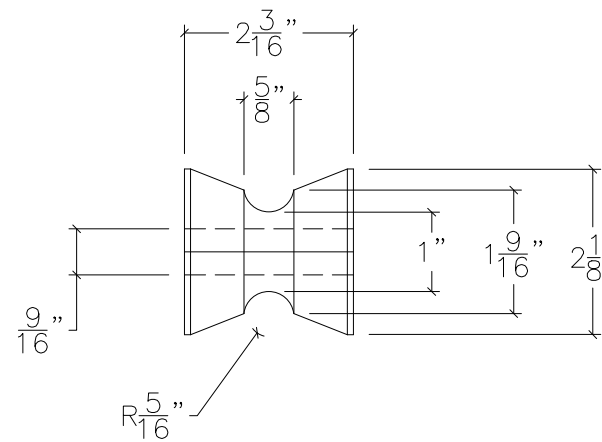

90102 BOW ROLLER KIT

ROLLER #1

ROLLER #2

NOTE: ALL DIMENSIONS ARE IN INCHES

 www.anchorliftdirect.com	SIZE B	90102 BOW ROLLER KIT			DWG DATE 06/17/2021
	PROJECT MANAGER:	DRAWN BY: JDN	SCALE: N.T.S.	SHEET 1 OF 1	