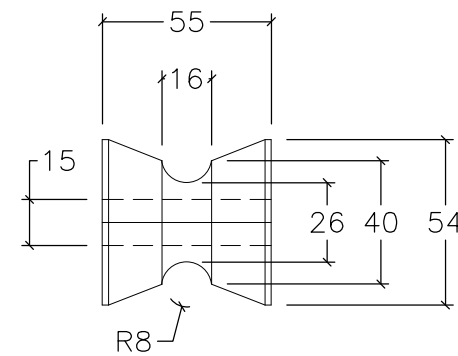

90102 BOW ROLLER KIT

ROLLER #1

ROLLER #2

NOTE: ALL DIMENSIONS ARE IN MILLIMETERS

 www.anchorliftdirect.com	SIZE B	90102 BOW ROLLER KIT			DWG DATE 06/17/2021
	PROJECT MANAGER:	DRAWN BY: JDN	SCALE: N.T.S.	SHEET 1 OF 1	