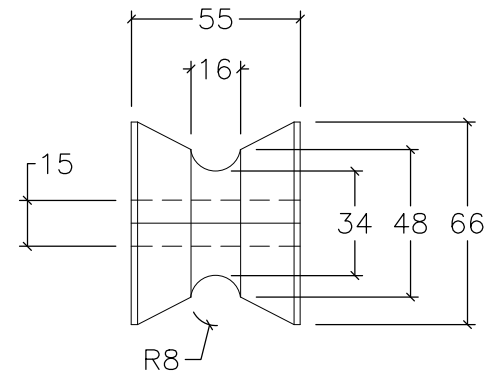

90102 BOW ROLLER KIT

ROLLER #1

ROLLER #2

NOTE: ALL DIMENSIONS ARE IN MILLIMETERS

 www.anchorliftdirect.com	SIZE B	90102 BOW ROLLER KIT			DWG DATE 06/17/2021
	PROJECT MANAGER:	DRAWN BY: JDN	SCALE: N.T.S.	SHEET 1 OF 1	