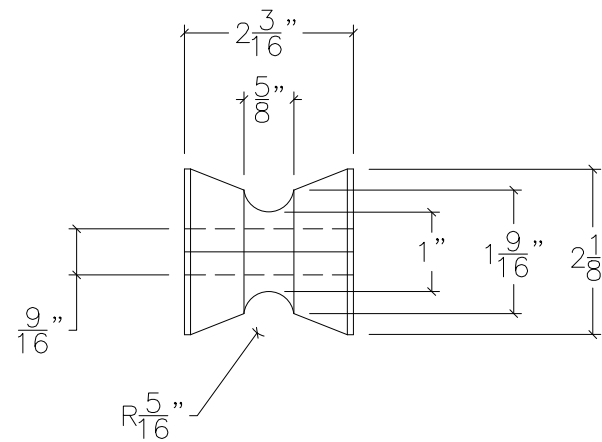

90103 BOW ROLLER KIT

ROLLER #1

ROLLER #2

NOTE: ALL DIMENSIONS ARE IN INCHES

 www.anchorliftdirect.com	SIZE B	90103 BOW ROLLER KIT			DWG DATE 06/17/2021
	PROJECT MANAGER:	DRAWN BY: JDN	SCALE: N.T.S.	SHEET 1 OF 1	