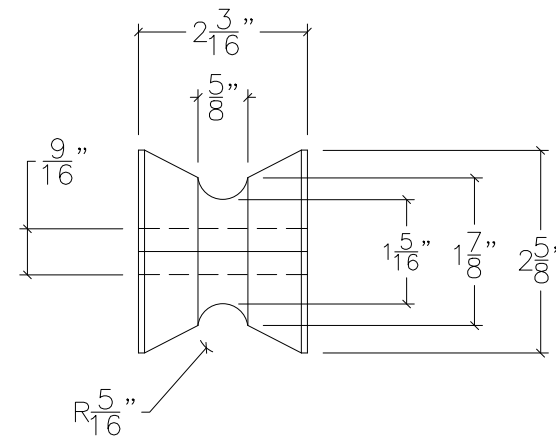

90103 BOW ROLLER KIT

ROLLER #1

ROLLER #2

NOTE: ALL DIMENSIONS ARE IN INCHES

 www.anchorliftdirect.com	SIZE B	90103 BOW ROLLER KIT			DWG DATE 06/17/2021
	PROJECT MANAGER:	DRAWN BY: JDN	SCALE: N.T.S.	SHEET 1 OF 1	