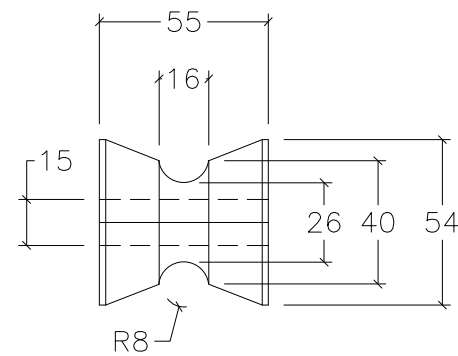

90103 BOW ROLLER KIT

ROLLER #1

ROLLER #2

NOTE: ALL DIMENSIONS ARE IN MILLIMETERS

 www.anchorliftdirect.com	SIZE B	90103 BOW ROLLER KIT			DWG DATE 06/17/2021
	PROJECT MANAGER:	DRAWN BY: JDN	SCALE: N.T.S.	SHEET 1 OF 1	