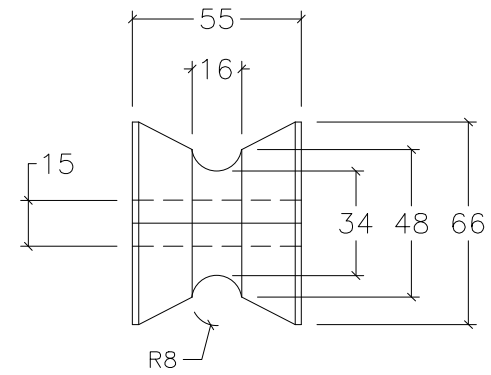

90103 BOW ROLLER KIT

ROLLER #1

ROLLER #2

NOTE: ALL DIMENSIONS ARE IN MILLIMETERS

 www.anchorliftdirect.com	SIZE B	90103 BOW ROLLER KIT			DWG DATE 06/17/2021
	PROJECT MANAGER:	DRAWN BY: JDN	SCALE: N.T.S.	SHEET 1 OF 1	