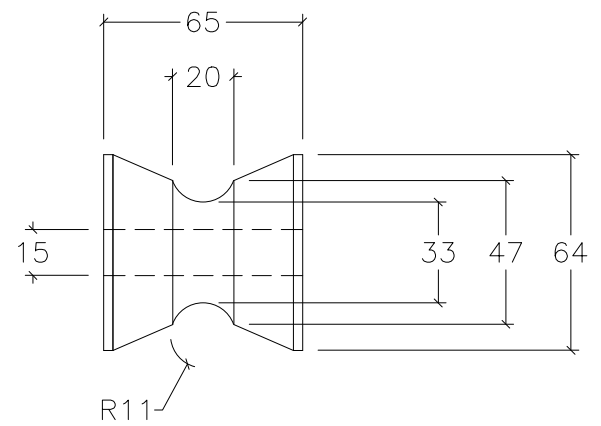

90105 BOW ROLLER KIT

ROLLER #1

ROLLER #2

NOTE: ALL DIMENSIONS ARE IN MILLIMETERS

 www.anchorliftdirect.com	SIZE B	90105 BOW ROLLER KIT			DWG DATE 06/21/2021
	PROJECT MANAGER:	DRAWN BY: JDN	SCALE: N.T.S.	SHEET 1 OF 1	