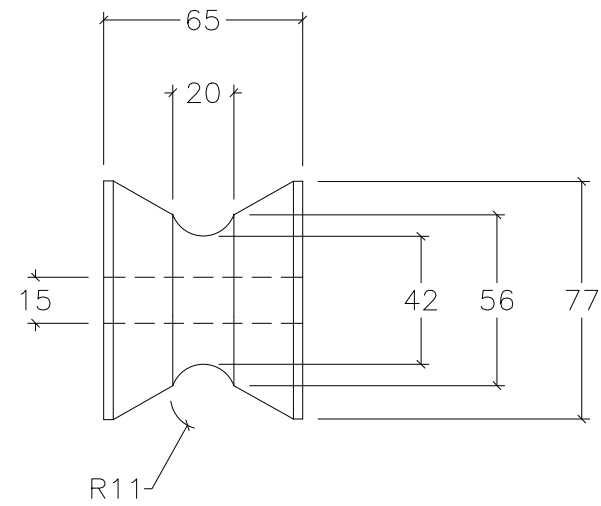

90105 BOW ROLLER KIT

ROLLER #1

ROLLER #2

NOTE: ALL DIMENSIONS ARE IN MILLIMETERS

 www.anchorliftdirect.com	SIZE B	90105 BOW ROLLER KIT			DWG DATE 06/21/2021
	PROJECT MANAGER:	DRAWN BY: JDN	SCALE: N.T.S.	SHEET 1 OF 1	