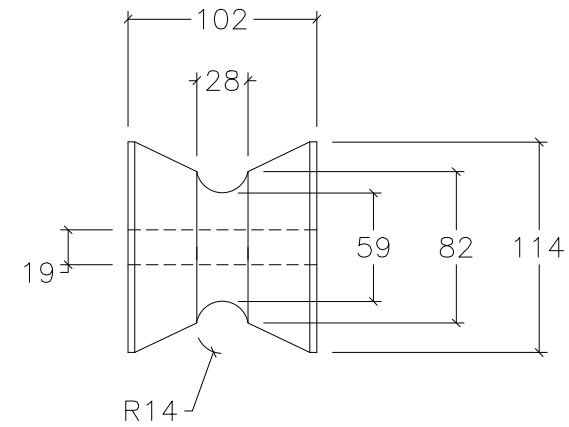

90106 BOW ROLLER KIT

ROLLER #1

ROLLER #2

NOTE: ALL DIMENSIONS ARE IN MILLIMETERS

ANCHORLIFT
www.anchorliftdirect.com

SIZE
B

90106 BOW ROLLER KIT

PROJECT MANAGER: