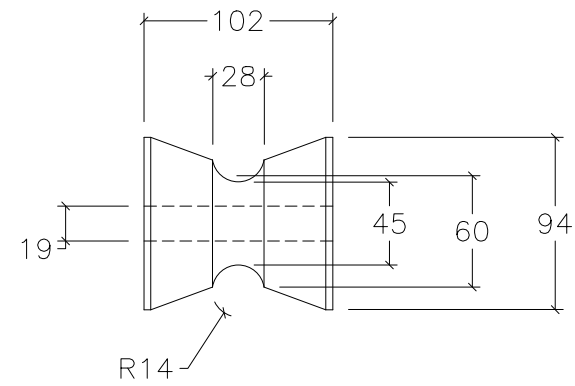

90106 BOW ROLLER KIT

ROLLER #1

ROLLER #2

NOTE: ALL DIMENSIONS ARE IN MILLIMETERS

ANCHORLIFT
www.anchorliftdirect.com

SIZE
B

90106 BOW ROLLER KIT

PROJECT MANAGER: