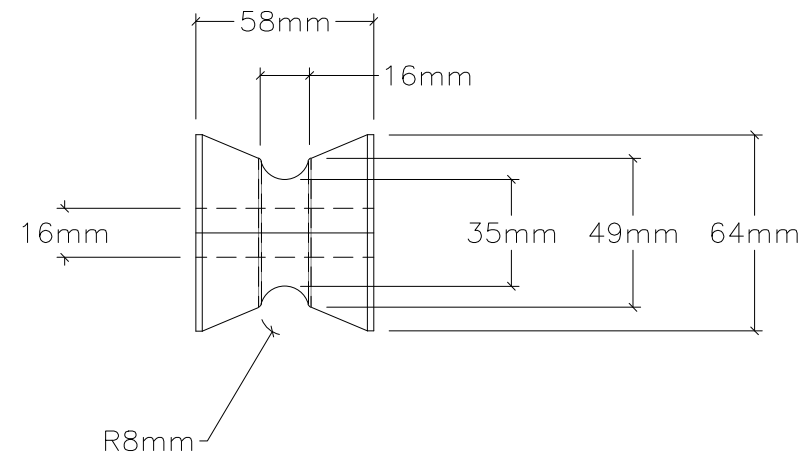

90113 BOW PLANK ROLLER KIT

ROLLER #1

ROLLER #2

NOTE: ALL DIMENSIONS ARE IN MILLIMETERS

 www.anchorliftdirect.com	SIZE B	PROJECT: 90113 BOW PLANK ROLLER KIT			DWG DATE 6/16/2021
	PROJECT MANAGER:	DRAWN BY: JDN	SCALE: N.T.S.	SHEET 1 OF 1	