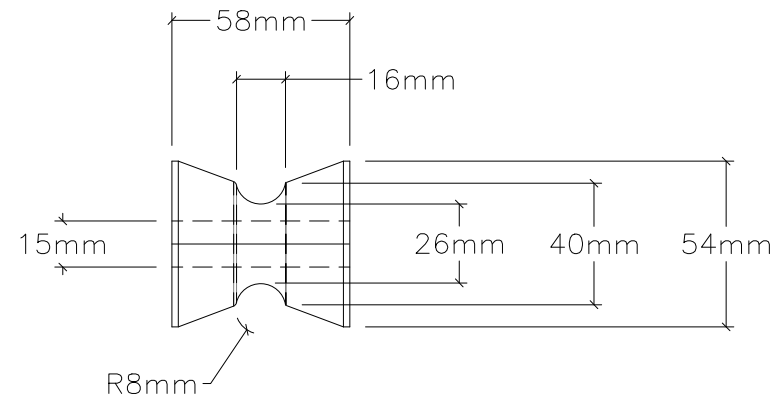

90113 BOW PLANK ROLLER KIT

ROLLER #1

ROLLER #2

NOTE: ALL DIMENSIONS ARE IN MILLIMETERS

 www.anchorliftdirect.com	SIZE B	PROJECT: 90113 BOW PLANK ROLLER KIT			DWG DATE 6/16/2021
	PROJECT MANAGER:	DRAWN BY: JDN	SCALE: N.T.S.	SHEET 1 OF 1	