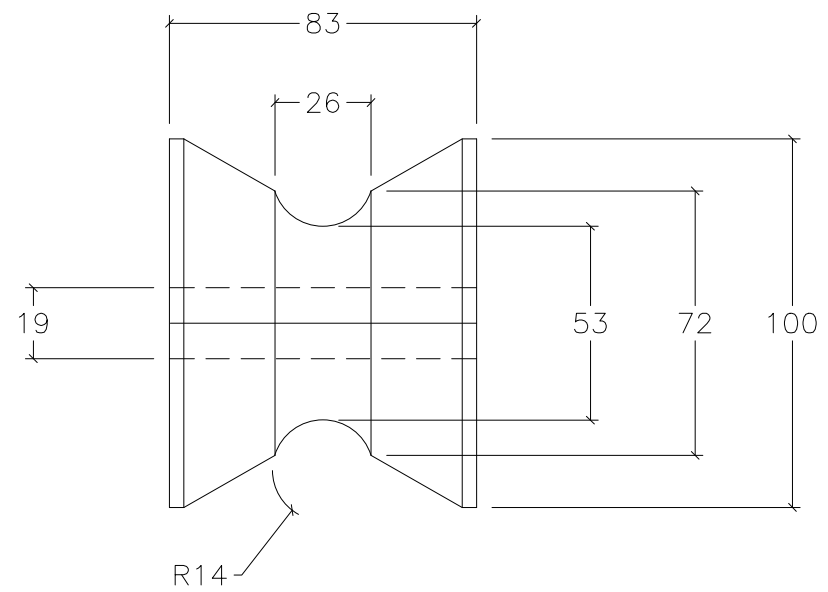

90115 BOW PLANK ROLLER KIT

ROLLER #1

ROLLER #2

NOTE: ALL DIMENSIONS ARE IN MILLIMETERS

 www.anchorliftdirect.com	SIZE B	90115 BOW PLANK ROLLER KIT			DWG DATE 06/21/2021
	PROJECT MANAGER:	DRAWN BY: JDN	SCALE: N.T.S.	SHEET 1 OF 1	