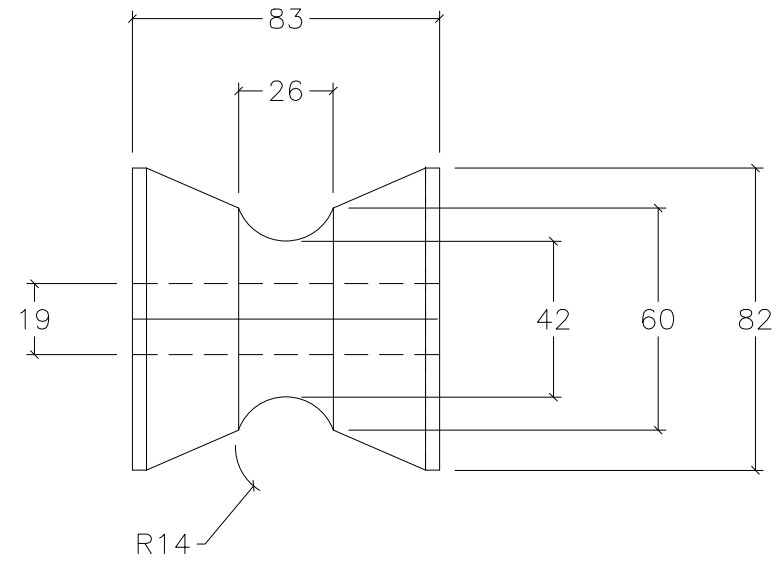

90115 BOW PLANK ROLLER KIT

ROLLER #1

ROLLER #2

NOTE: ALL DIMENSIONS ARE IN MILLIMETERS

 www.anchorliftdirect.com	SIZE B	90115 BOW PLANK ROLLER KIT			DWG DATE 06/21/2021
	PROJECT MANAGER:	DRAWN BY: JDN	SCALE: N.T.S.	SHEET 1 OF 1	