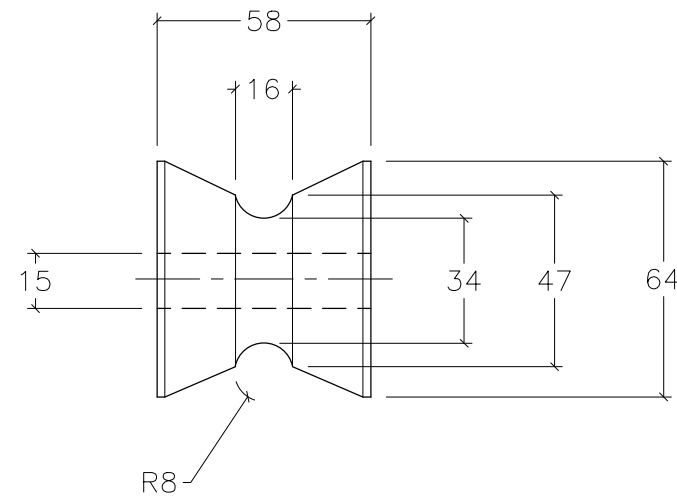

# 90126 BOW ROLLER KIT

**ROLLER #1**

**ROLLER #2**

NOTE: ALL DIMENSIONS ARE IN MILLIMETERS

 <a href="http://www.anchorliftdirect.com">www.anchorliftdirect.com</a>	SIZE <b>B</b>	90126 BOW ROLLER KIT			DWG DATE <b>06/21/2021</b>
	PROJECT MANAGER:	DRAWN BY: JDN	SCALE: N.T.S.	SHEET 1 OF 1	