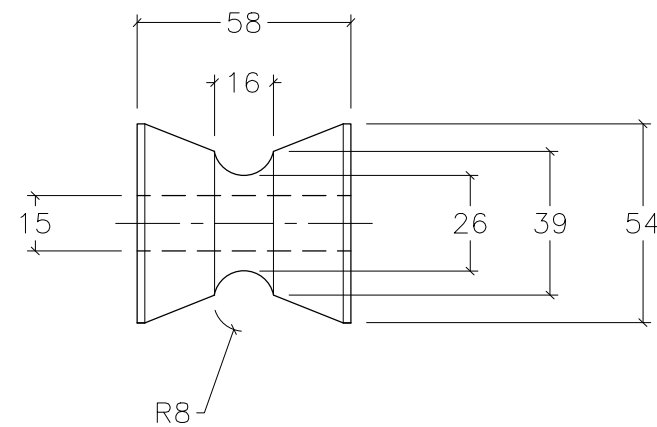

# 90126 BOW ROLLER KIT

**ROLLER #1**

**ROLLER #2**

NOTE: ALL DIMENSIONS ARE IN MILLIMETERS

 <a href="http://www.anchorliftdirect.com">www.anchorliftdirect.com</a>	SIZE <b>B</b>	90126 BOW ROLLER KIT			DWG DATE <b>06/21/2021</b>
	PROJECT MANAGER:	DRAWN BY: JDN	SCALE: N.T.S.	SHEET 1 OF 1	