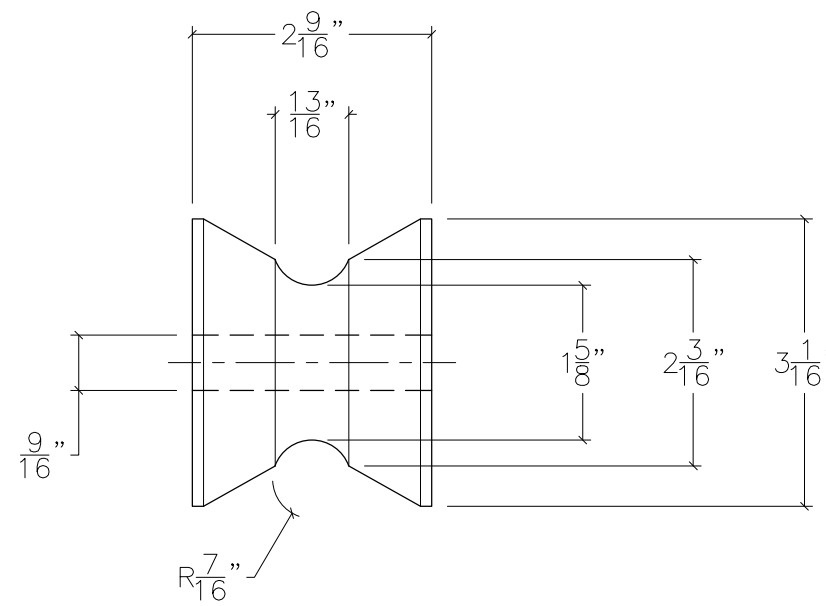

90127 BOW ROLLER KIT

ROLLER #1

ROLLER #2

NOTE: ALL DIMENSIONS ARE IN INCHES

 www.anchorliftdirect.com	SIZE B	90127 BOW ROLLER KIT			DWG DATE 06/21/2021
	PROJECT MANAGER:	DRAWN BY: JDN	SCALE: N.T.S.	SHEET 1 OF 1	