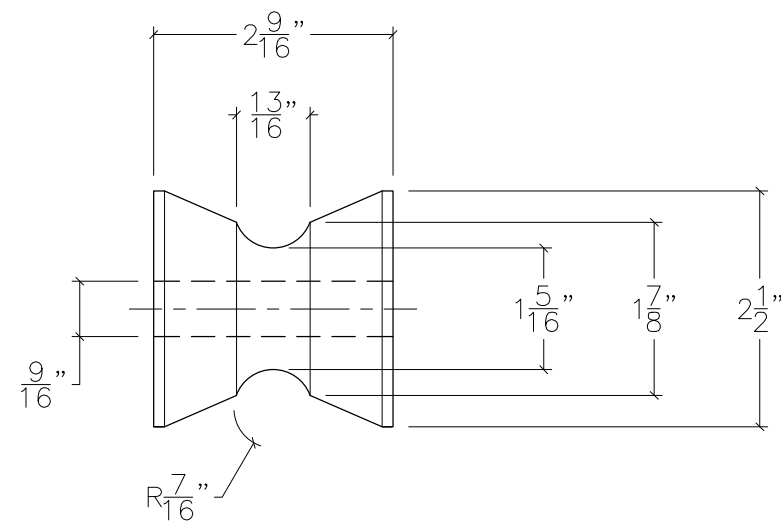

90127 BOW ROLLER KIT

ROLLER #1

ROLLER #2

NOTE: ALL DIMENSIONS ARE IN INCHES

 www.anchorliftdirect.com	SIZE B	90127 BOW ROLLER KIT			DWG DATE 06/21/2021
	PROJECT MANAGER:	DRAWN BY: JDN	SCALE: N.T.S.	SHEET 1 OF 1	