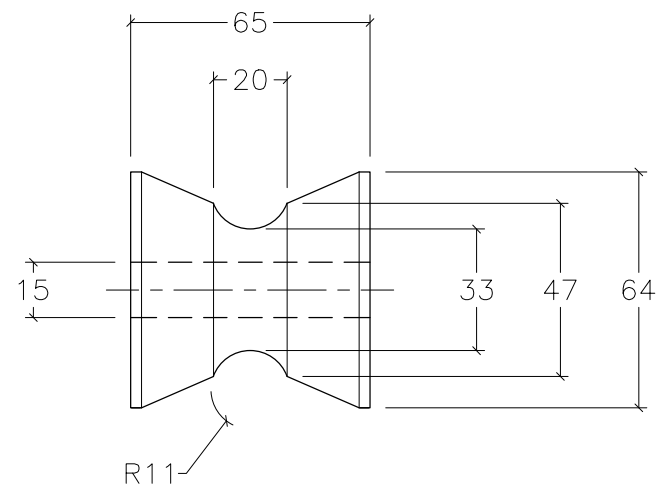

90127 BOW ROLLER KIT

ROLLER #1

ROLLER #2

NOTE: ALL DIMENSIONS ARE IN MILLIMETERS

 www.anchorliftdirect.com	SIZE B	90127 BOW ROLLER KIT			DWG DATE 06/21/2021
	PROJECT MANAGER:	DRAWN BY: JDN	SCALE: N.T.S.	SHEET 1 OF 1	