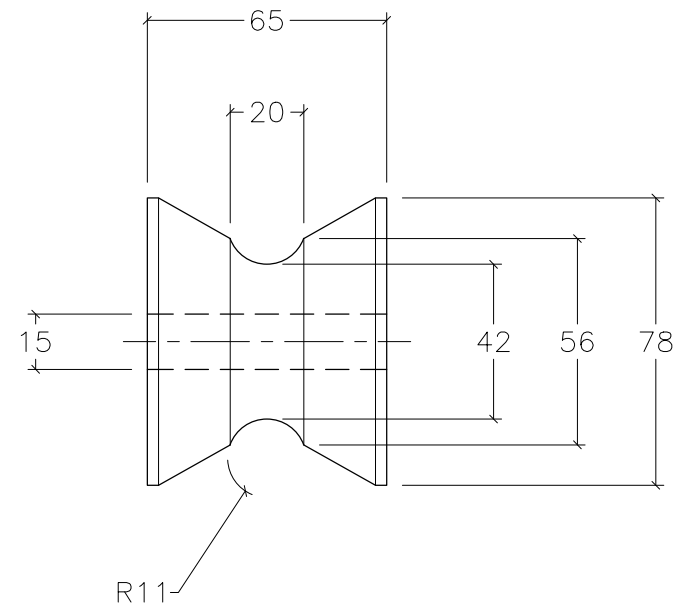

90127 BOW ROLLER KIT

ROLLER #1

ROLLER #2

NOTE: ALL DIMENSIONS ARE IN MILLIMETERS

 www.anchorliftdirect.com	SIZE B	90127 BOW ROLLER KIT			DWG DATE 06/21/2021
	PROJECT MANAGER:	DRAWN BY: JDN	SCALE: N.T.S.	SHEET 1 OF 1	