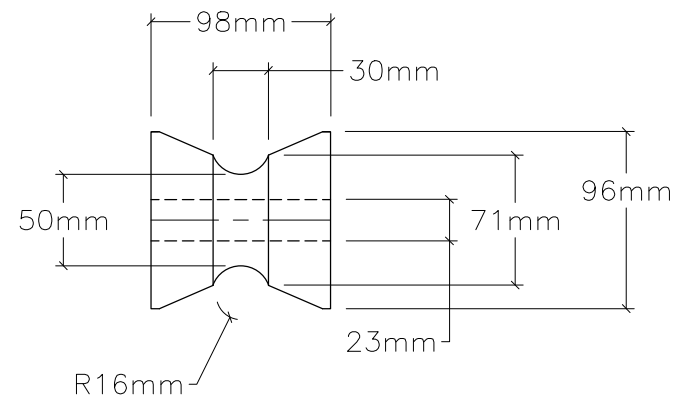

90129 BOW ROLLER KIT

ROLLER #1

ROLLER #2

NOTE: ALL DIMENSIONS ARE IN MILLIMETERS

 www.anchorliftdirect.com	SIZE B	90129 BOW ROLLER KIT			DWG DATE 6/16/2021
	PROJECT MANAGER:	DRAWN BY: JDN	SCALE: N.T.S.	SHEET 1 OF 1	