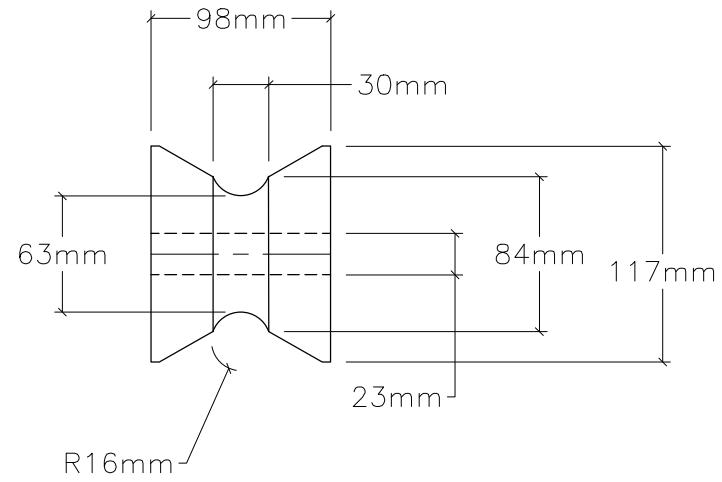

90129 BOW ROLLER KIT

ROLLER #1

ROLLER #2

NOTE: ALL DIMENSIONS ARE IN MILLIMETERS

 www.anchorliftdirect.com	SIZE B	90129 BOW ROLLER KIT			DWG DATE 6/16/2021
	PROJECT MANAGER:	DRAWN BY: JDN	SCALE: N.T.S.	SHEET 1 OF 1	