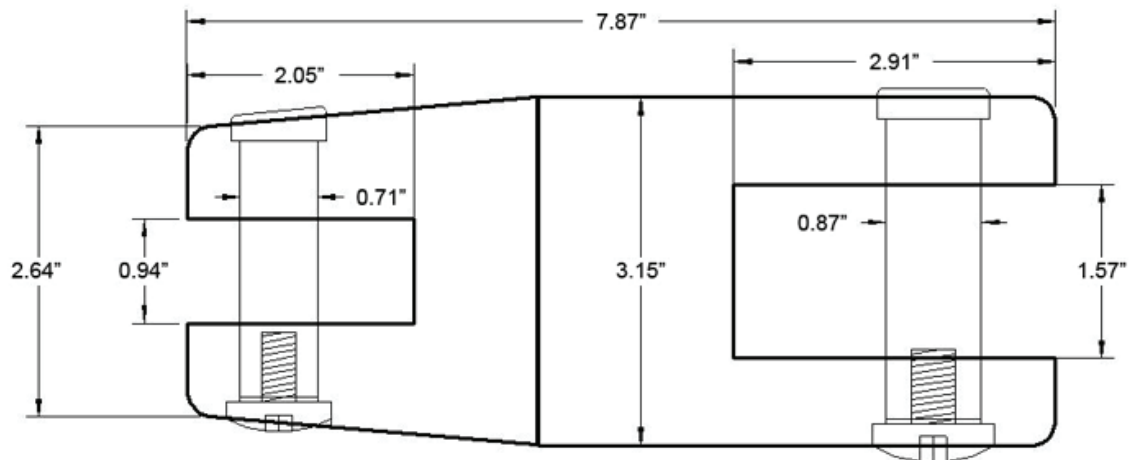

964420 Swivel Installation Instructions

Use a 6mm allen wrench only. Use of an SAE allen wrench may damage screws.

Use high strength Red Threadlocker on threads.

Oil where indicated below.

THREAD
LOCK

OIL

THREAD
LOCK

MAX KG = 24000

MAX LB = 52900

AISI 316L