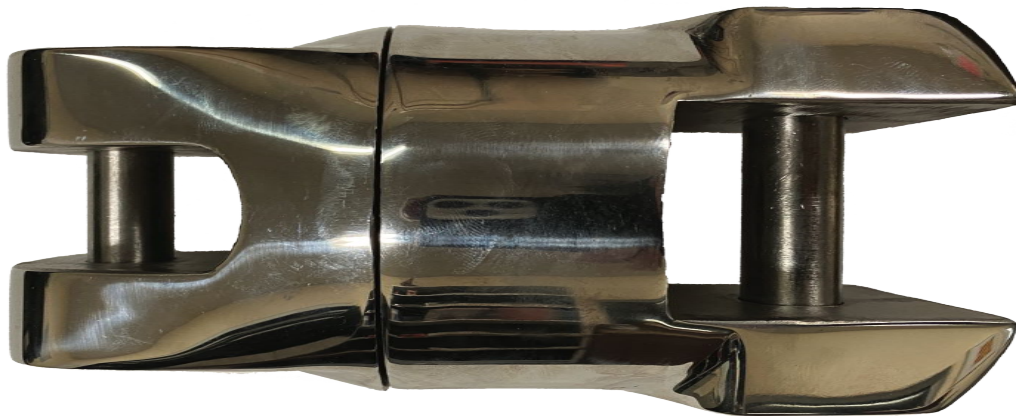

964420 Swivel Installation Instructions

Use a 6mm allen wrench only. Use of an SAE allen wrench may damage screws.

Use high strength Red Threadlocker on threads.

Oil where indicated below.

THREAD
LOCK

OIL

THREAD
LOCK

MAX KG = 24000

MAX LB = 52900

AISI 316L